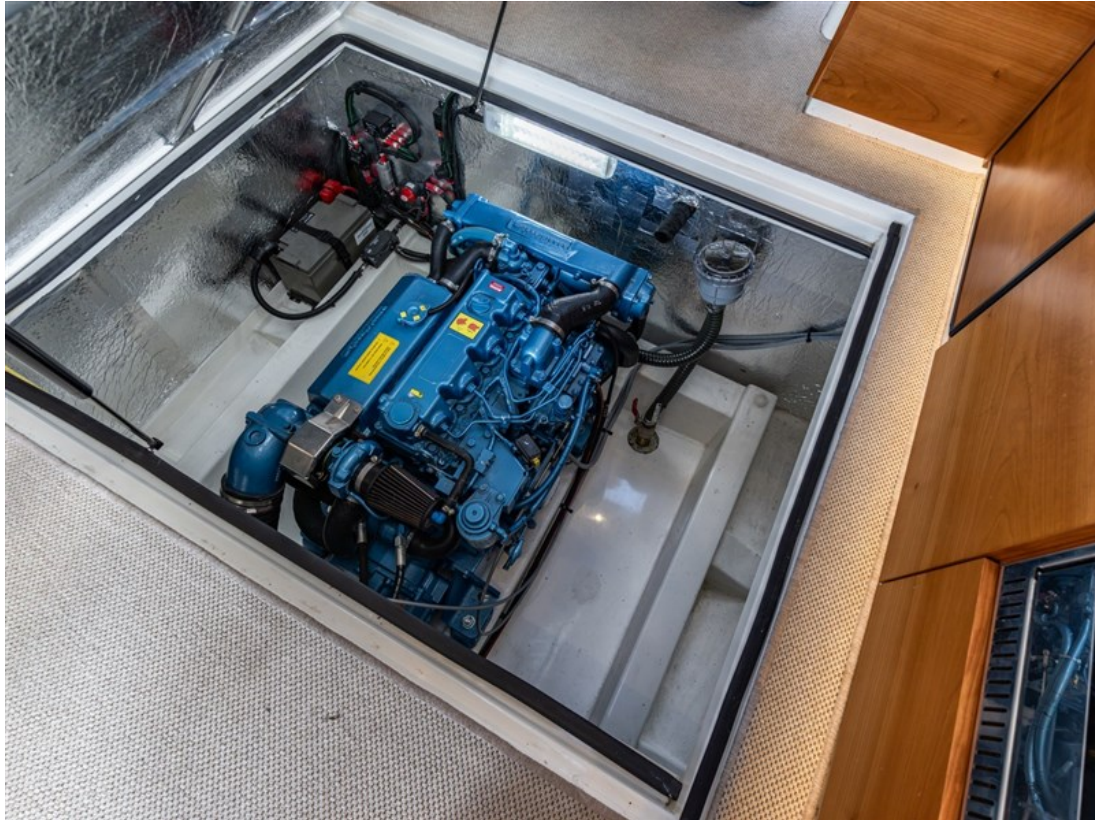

ELBURG YACHTING®

international yachtbrokers

Gegevens worden geacht juist te zijn, doch worden niet gegarandeerd. - Whilst every care has been taken in the preparation of the particulars, their correctness is not guaranteed.

J.P. Broekhovenstraat 37
8081 HB Elburg
The Netherlands

Reference number
B26054471

info@elburgyachting.nl
www.elburgyachting.nl
+31 525 68 68 68