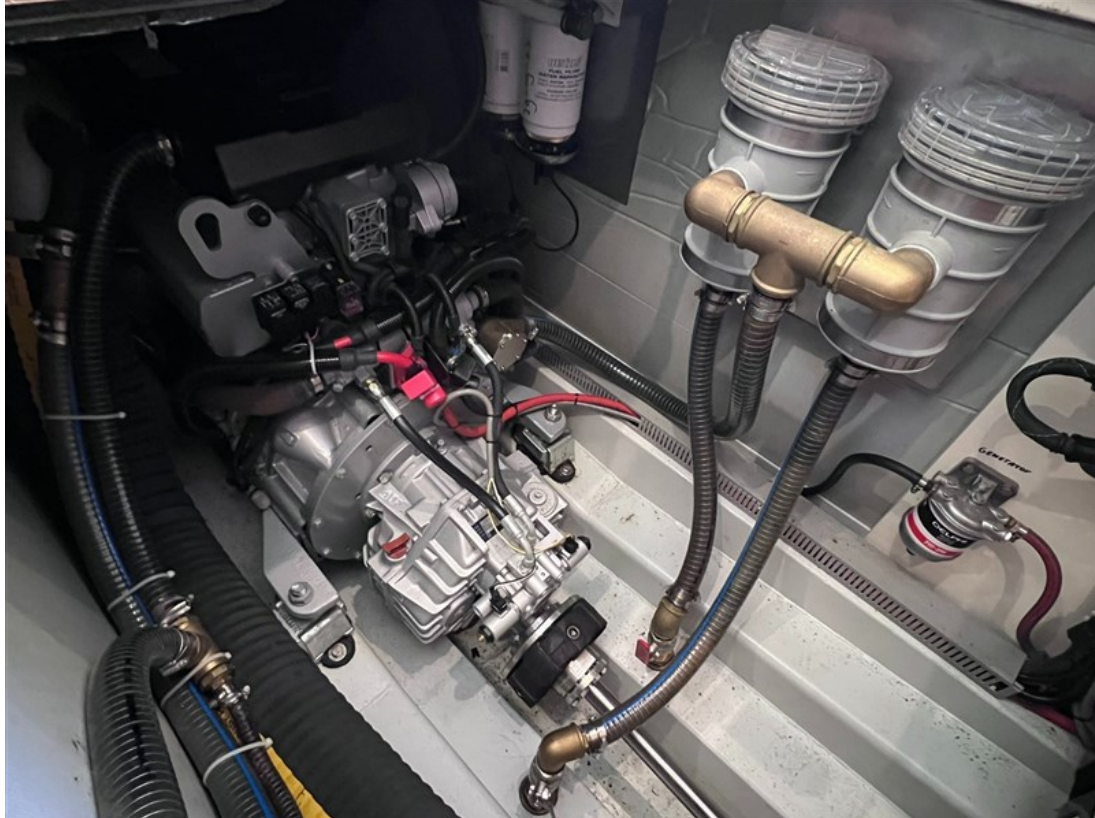

ELBURG YACHTING®

international yachtbrokers

Gegevens worden geacht juist te zijn, doch worden niet gegarandeerd. - Whilst every care has been taken in the preparation of the particulars, their correctness is not guaranteed.

J.P. Broekhovenstraat 37
8081 HB Elburg
The Netherlands

Reference number
B26044469

info@elburgyachting.nl
www.elburgyachting.nl
+31 525 68 68 68