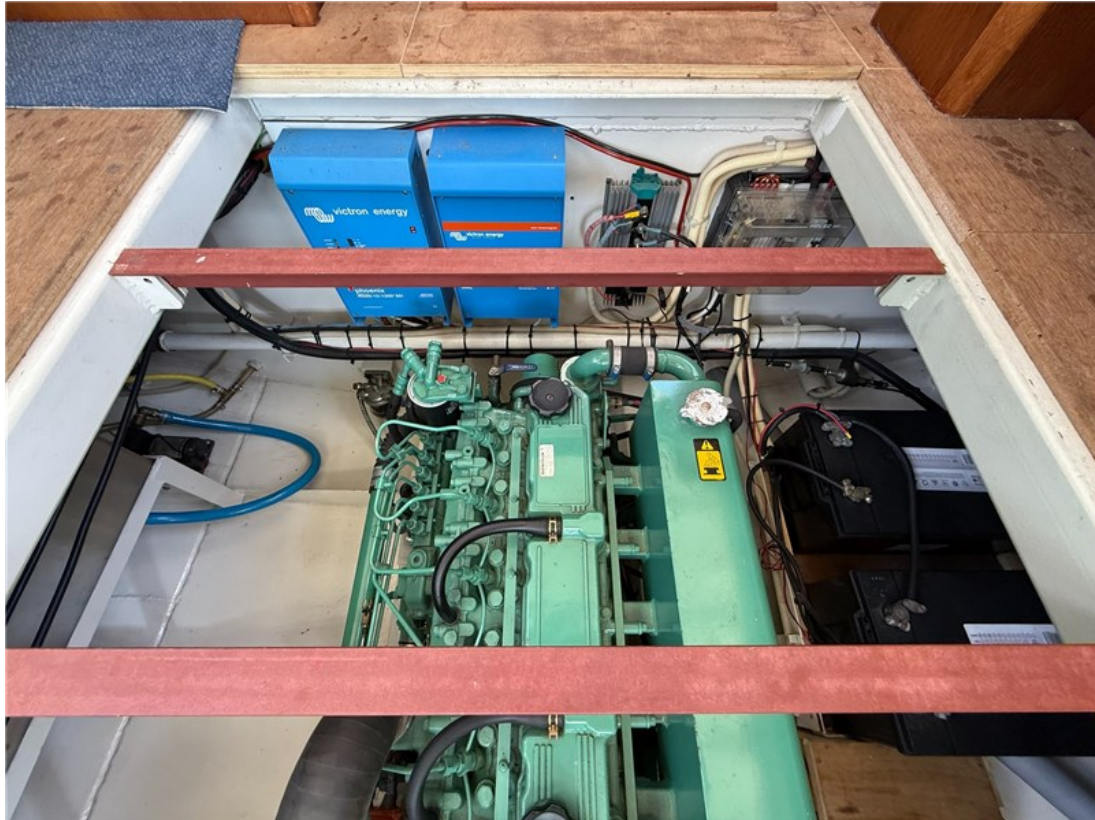

ELBURG YACHTING®

international yachtbrokers

Gegevens worden geacht juist te zijn, doch worden niet gegarandeerd. - Whilst every care has been taken in the preparation of the particulars, their correctness is not guaranteed.

J.P. Broekhovenstraat 37
8081 HB Elburg
The Netherlands

Reference number
B26044467

info@elburgyachting.nl
www.elburgyachting.nl
+31 525 68 68 68