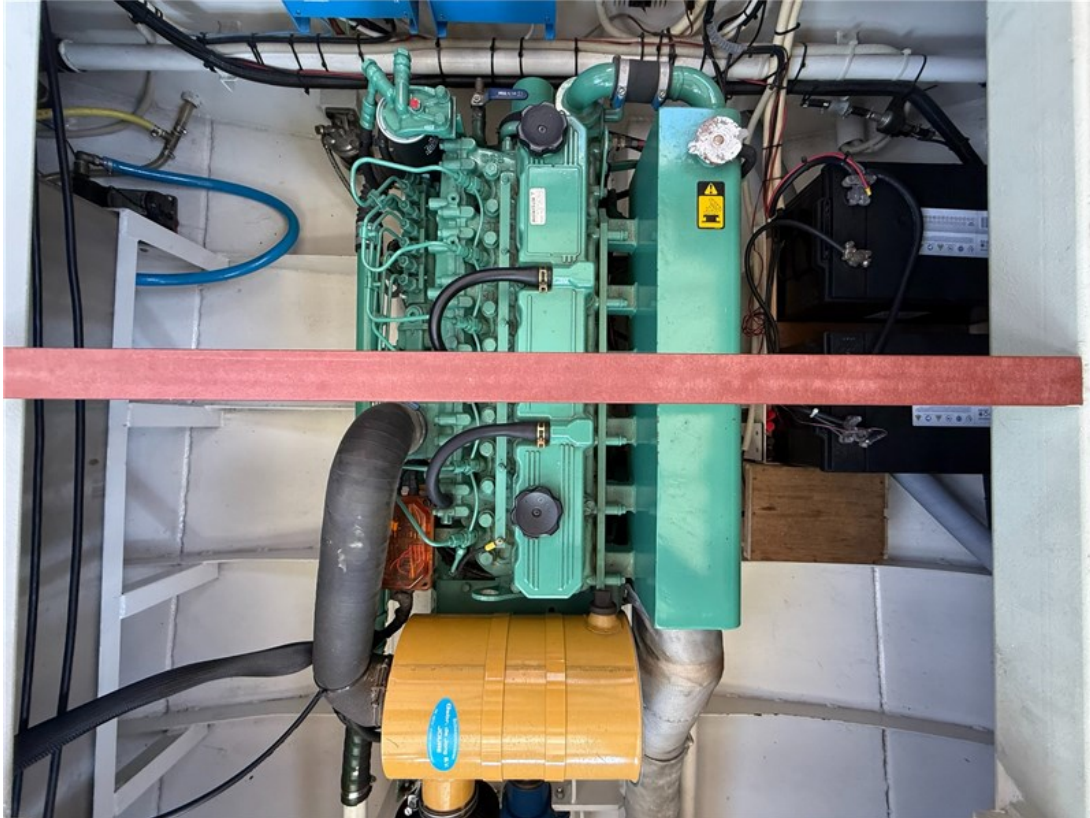

ELBURG YACHTING®

international yachtbrokers

Gegevens worden geacht juist te zijn, doch worden niet gegarandeerd. - Whilst every care has been taken in the preparation of the particulars, their correctness is not guaranteed.

J.P. Broekhovenstraat 37
8081 HB Elburg
The Netherlands

Reference number
B26044467

info@elburgyachting.nl
www.elburgyachting.nl
+31 525 68 68 68