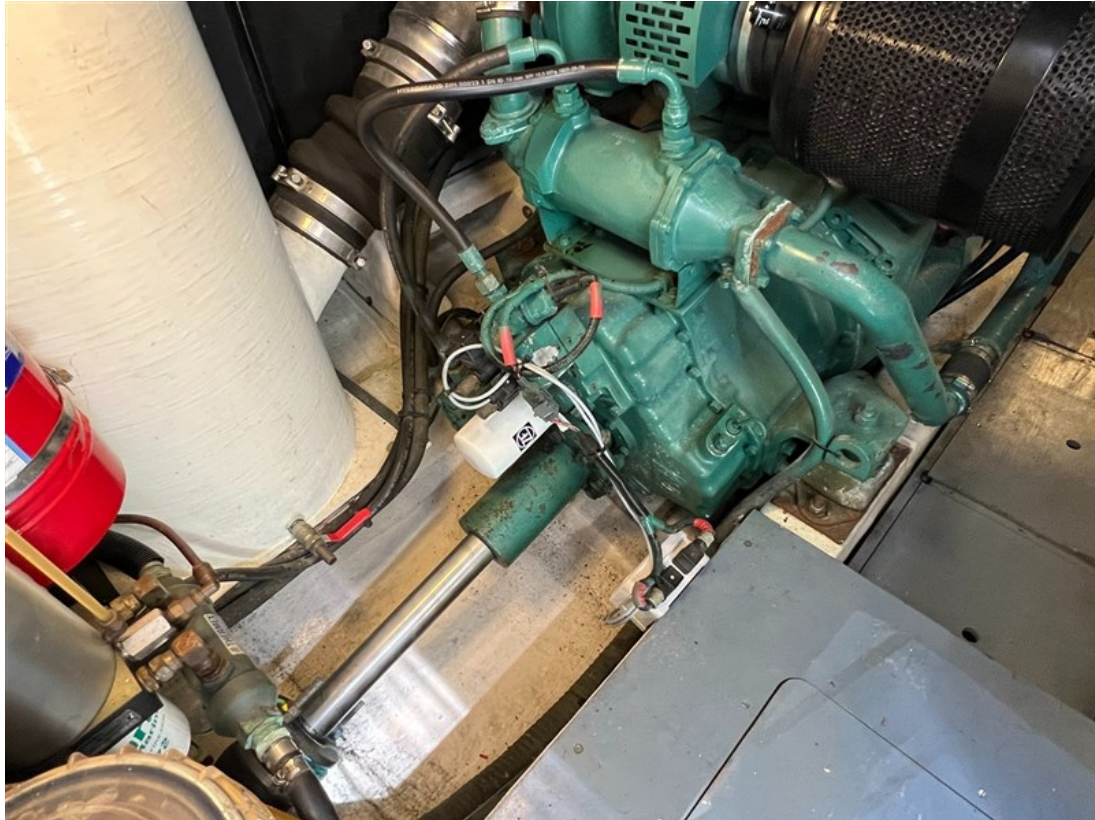

ELBURG YACHTING®

international yachtbrokers

Gegevens worden geacht juist te zijn, doch worden niet gegarandeerd. - Whilst every care has been taken in the preparation of the particulars, their correctness is not guaranteed.

J.P. Broekhovenstraat 37
8081 HB Elburg
The Netherlands

Reference number
B26044464

info@elburgyachting.nl
www.elburgyachting.nl
+31 525 68 68 68