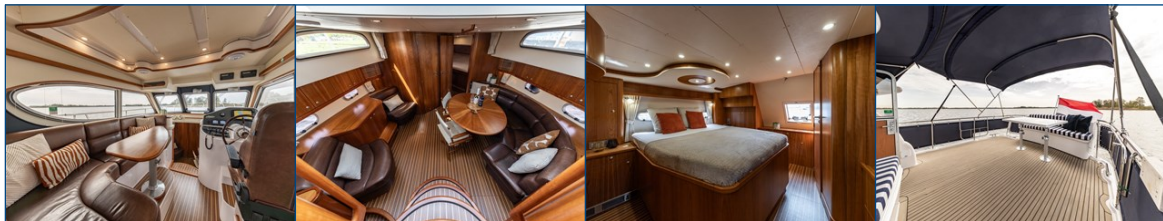

- 📏 Appr. 14.95 x 4.25 x 1.20 m
- 🚢 Neptunus Shipyards - Aalst
- 🚢 Neptunus Shipyards - Aalst
- 🕒 2018
- ⚖️ A
- 🚗 1 x 435 pk Volvo Penta
- 🛳️ 3 x
- ⚓ Elburg Yachting
- 💡 Sold under condition
- € € 597.000,-

Gegevens worden geacht juist te zijn, doch worden niet gegarandeerd. - Whilst every care has been taken in the preparation of the particulars, their correctness is not guaranteed.

J.P. Broekhovenstraat 37
8081 HB Elburg
The Netherlands

Reference number
B26034451

info@elburgyachting.nl
www.elburgyachting.nl
+31 525 68 68 68