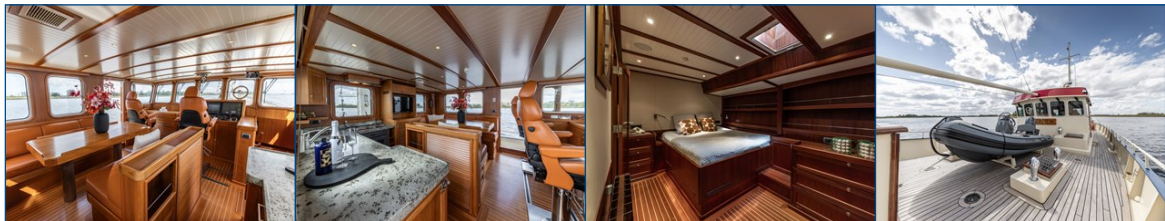

# ELBURG YACHTING®

international yachtbrokers

**Vitters Trawler 19.90 - Explorer**

-  Appr. 19.90 x 6.20 x 2.10 m
-  Vitters Shipyard - Zwartsluis
-  René van der Velden - Nederland
-  1999
-  B
-  1 x 272 pk Caterpillar 3406 A-Rating
-  3 x
-  Elburg Yachting
-  Just Listed
-  Price on request