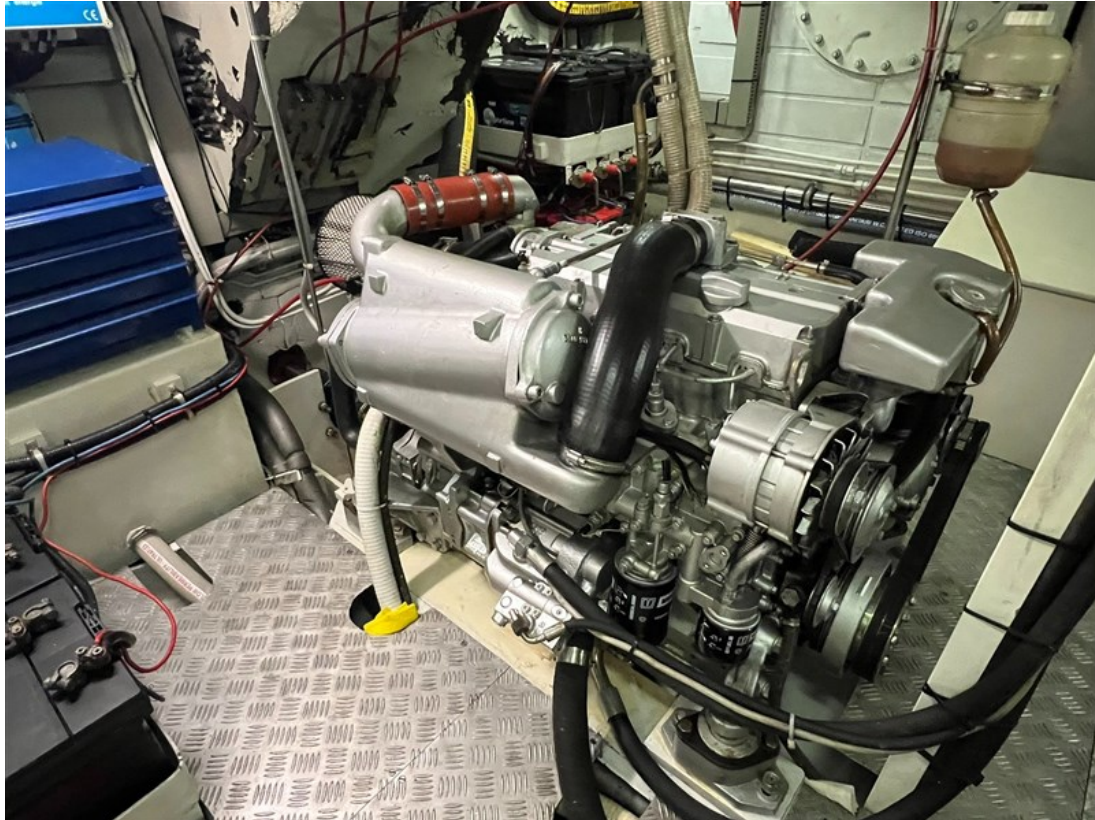

ELBURG YACHTING®

international yachtbrokers

Gegevens worden geacht juist te zijn, doch worden niet gegarandeerd. - Whilst every care has been taken in the preparation of the particulars, their correctness is not guaranteed.

J.P. Broekhovenstraat 37
8081 HB Elburg
The Netherlands

Reference number
B26034444

info@elburgyachting.nl
www.elburgyachting.nl
+31 525 68 68 68