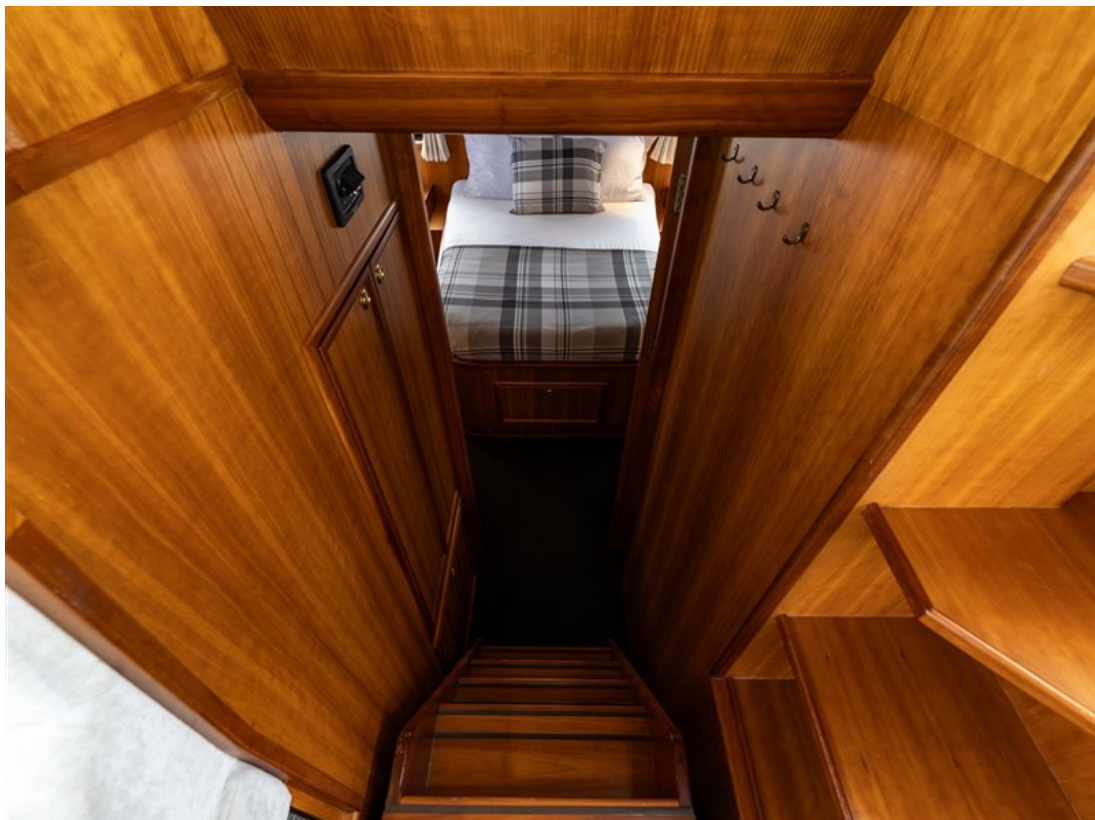

ELBURG YACHTING®

international yachtbrokers

Gegevens worden geacht juist te zijn, doch worden niet gegarandeerd. - Whilst every care has been taken in the preparation of the particulars, their correctness is not guaranteed.

J.P. Broekhovenstraat 37
8081 HB Elburg
The Netherlands

Reference number
B26034443

info@elburgyachting.nl
www.elburgyachting.nl
+31 525 68 68 68