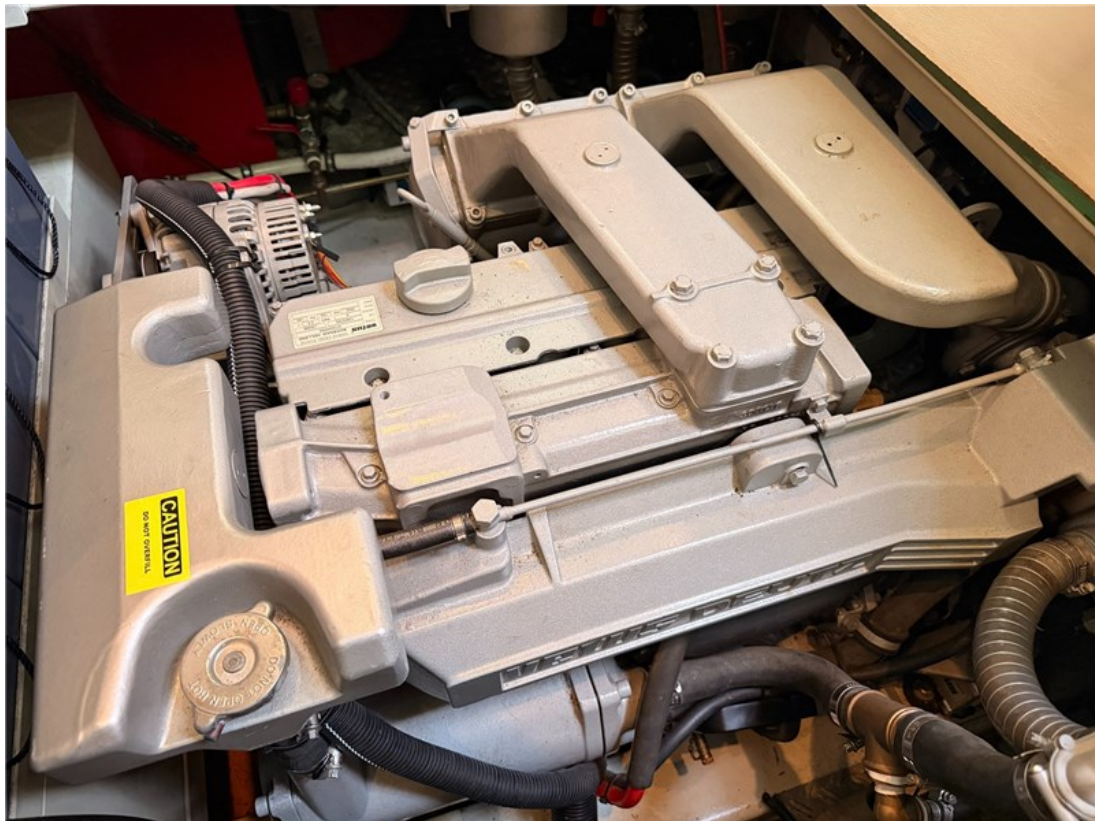

ELBURG YACHTING®

international yachtbrokers

Gegevens worden geacht juist te zijn, doch worden niet gegarandeerd. - Whilst every care has been taken in the preparation of the particulars, their correctness is not guaranteed.

J.P. Broekhovenstraat 37
8081 HB Elburg
The Netherlands

Reference number
B26024440

info@elburgyachting.nl
www.elburgyachting.nl
+31 525 68 68 68