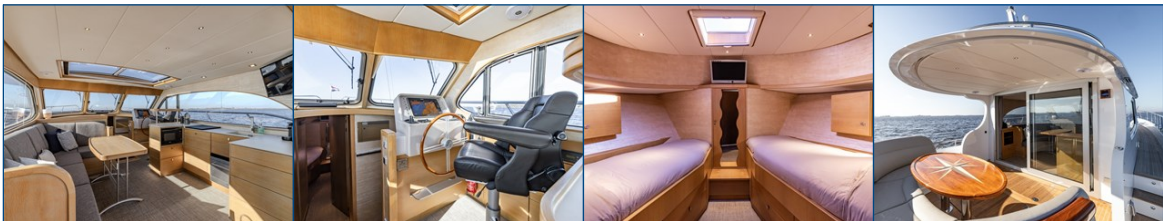

- 📏 Appr. 14.65 x 4.75 x 1.35 m
- 🏢 Veno Yachting B.V.
- 👤 Jan Visser - Sneek
- 🕒 2013
- ⚖️ B
- 🚗 1 x 170 pk Vetus Deutz
- 🛖 2 x
- ⚓ On request
- 💡 Just Listed
- € € 495.000,-

Gegevens worden geacht juist te zijn, doch worden niet gegarandeerd. - Whilst every care has been taken in the preparation of the particulars, their correctness is not guaranteed.

J.P. Broekhovenstraat 37
8081 HB Elburg
The Netherlands

Reference number
B26024436

info@elburgyachting.nl
www.elburgyachting.nl
+31 525 68 68 68