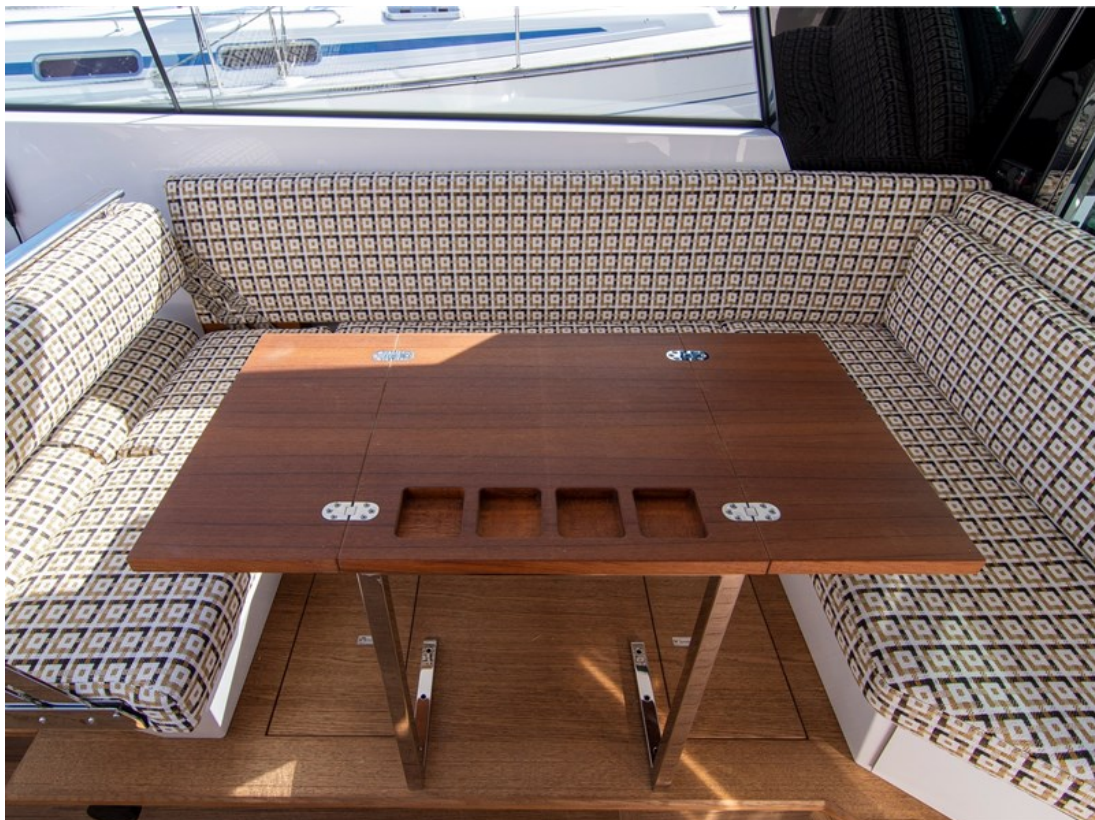

ELBURG YACHTING®

international yachtbrokers

Gegevens worden geacht juist te zijn, doch worden niet gegarandeerd. - Whilst every care has been taken in the preparation of the particulars, their correctness is not guaranteed.

J.P. Broekhovenstraat 37
8081 HB Elburg
The Netherlands

Reference number
B26014429

info@elburgyachting.nl
www.elburgyachting.nl
+31 525 68 68 68