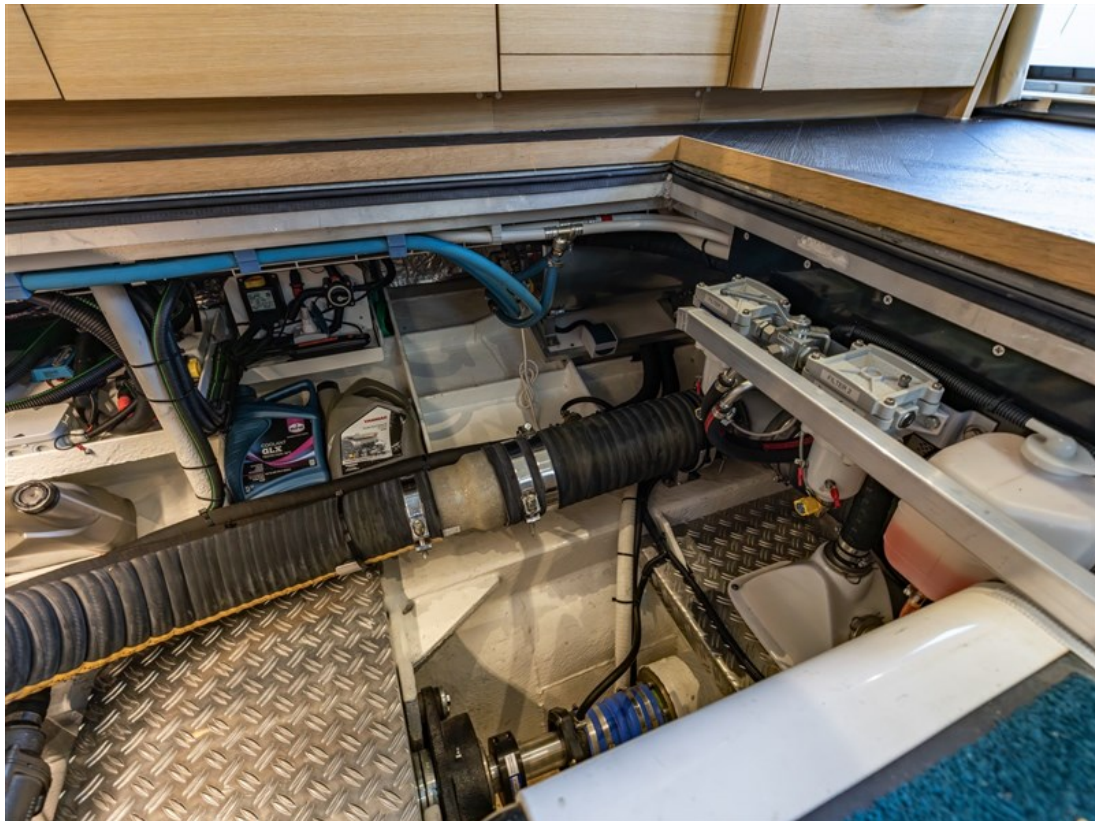

ELBURG YACHTING®

international yachtbrokers

Gegevens worden geacht juist te zijn, doch worden niet gegarandeerd. - Whilst every care has been taken in the preparation of the particulars, their correctness is not guaranteed.

J.P. Broekhovenstraat 37
8081 HB Elburg
The Netherlands

Reference number
B26014426

info@elburgyachting.nl
www.elburgyachting.nl
+31 525 68 68 68