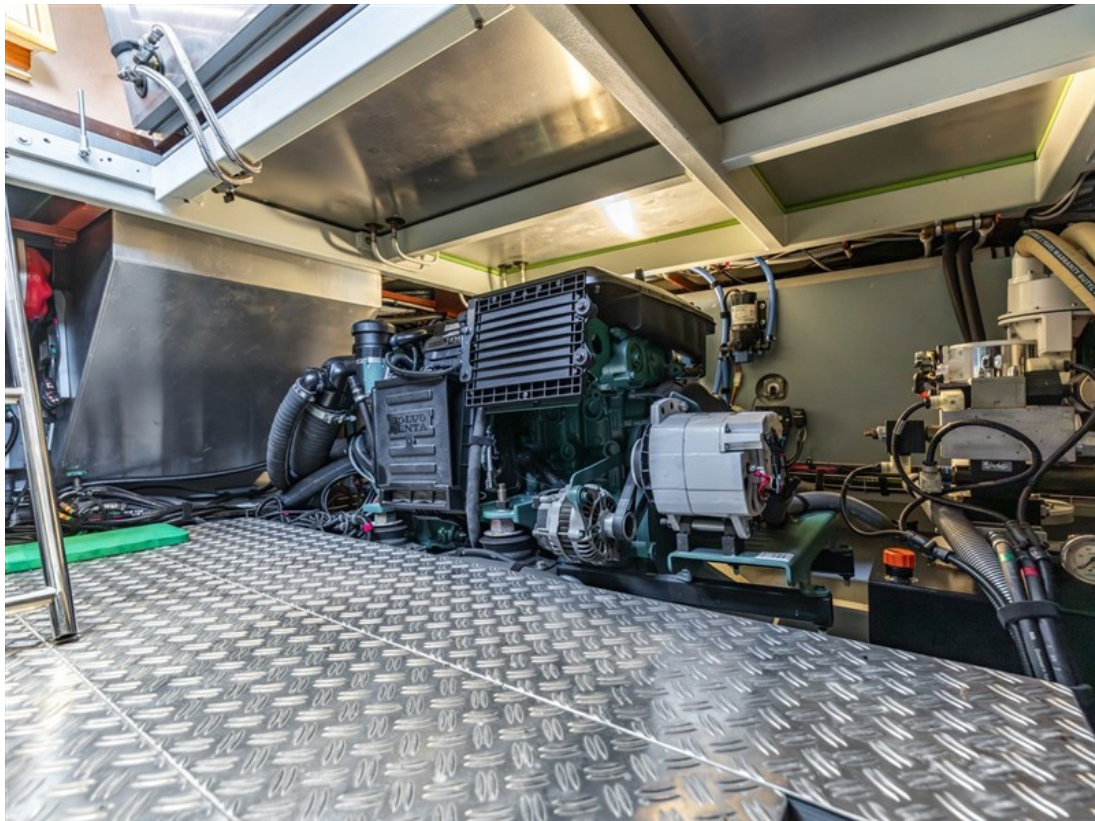

ELBURG YACHTING®

international yachtbrokers

Gegevens worden geacht juist te zijn, doch worden niet gegarandeerd. - Whilst every care has been taken in the preparation of the particulars, their correctness is not guaranteed.

J.P. Broekhovenstraat 37
8081 HB Elburg
The Netherlands

Reference number
B26014425

info@elburgyachting.nl
www.elburgyachting.nl
+31 525 68 68 68