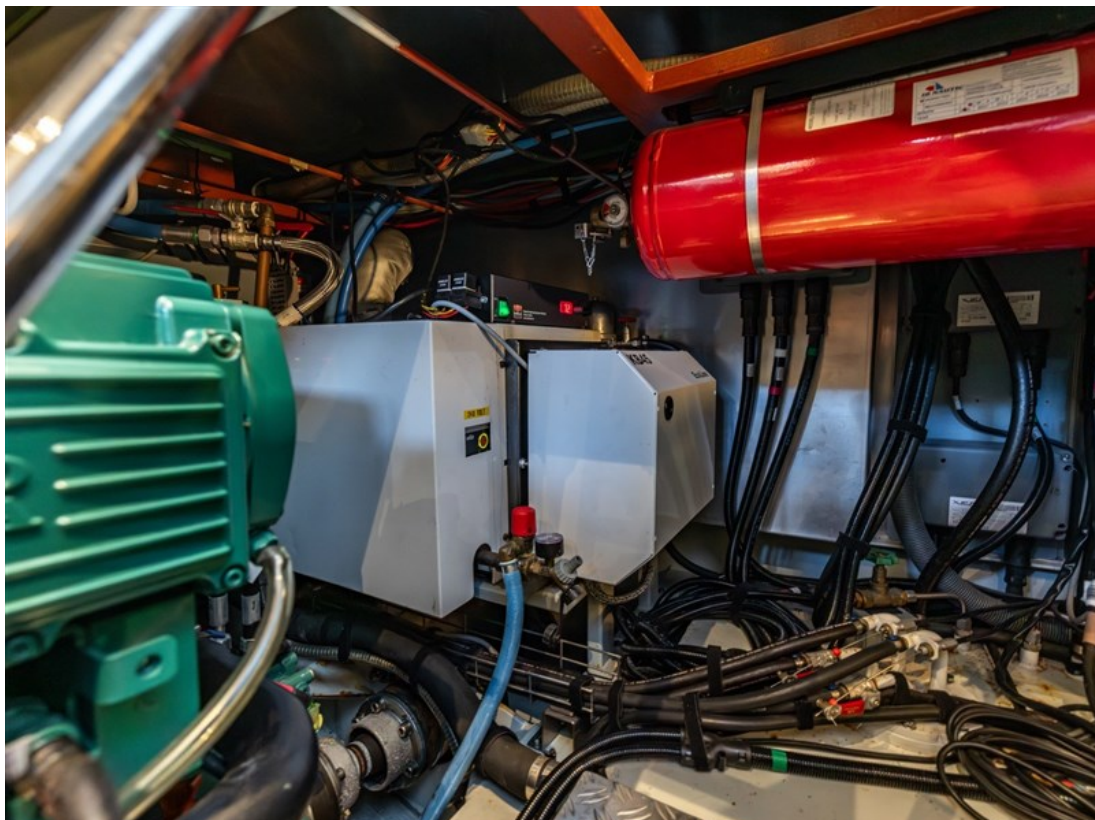

J.P. Broekhovenstraat 37
8081 HB Elburg
The Netherlands

Reference number
B26014425

info@elburgyachting.nl
www.elburgyachting.nl
+31 525 68 68 68

ELBURG YACHTING®

international yachtbrokers

Gegevens worden geacht juist te zijn, doch worden niet gegarandeerd. - Whilst every care has been taken in the preparation of the particulars, their correctness is not guaranteed.