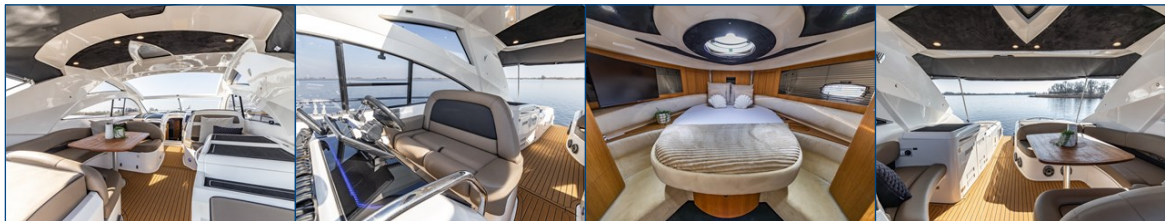

- 📏 Appr. 15.73 x 4.27 x 1.09 m
- 🏢 Fairline Boats Plc - UK
- 🏢 Fairline Boats Plc - UK
- 🕒 2008
- ⚙️ B
- 🚗 2 x 775 pk Volvo Penta D12-800
- 🛳️ 3 x
- ⚓ Elburg Yachting
- 💡 Just Listed
- € Price on request

Gegevens worden geacht juist te zijn, doch worden niet gegarandeerd. - Whilst every care has been taken in the preparation of the particulars, their correctness is not guaranteed.

J.P. Broekhovenstraat 37
8081 HB Elburg
The Netherlands

Reference number
B25124414

info@elburgyachting.nl
www.elburgyachting.nl
+31 525 68 68 68