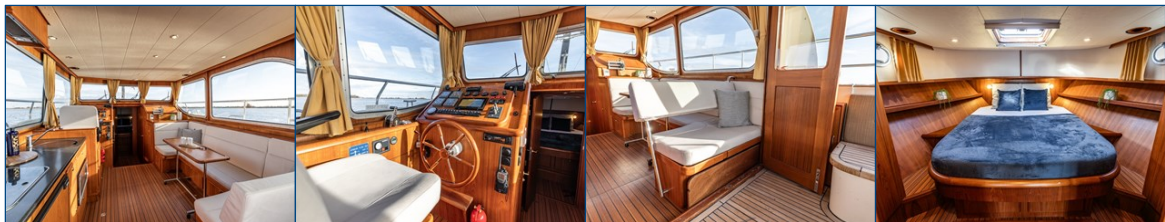

- 📏 Appr. 11.80 x 4.10 x 0.90 m
- 🏭 Antaris Shipyard - Woudsend
- 🏭 Antaris Shipyard - Woudsend
- 🕒 2009
- Ⓢ C
- 🚗 1 x 230 pk Steyr M16 TCAM
- 🚗 2 x
- ⚓ Elburg Yachting
- 💡 Just Listed
- € € 235.000,-

Gegevens worden geacht juist te zijn, doch worden niet gegarandeerd. - Whilst every care has been taken in the preparation of the particulars, their correctness is not guaranteed.

J.P. Broekhovenstraat 37
8081 HB Elburg
The Netherlands

Reference number
B25104402

info@elburgyachting.nl
www.elburgyachting.nl
+31 525 68 68 68