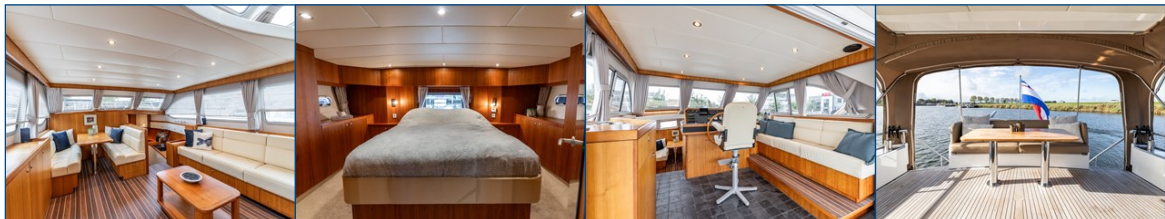

ELBURG YACHTING®

international yachtbrokers

Van der Heijden Dynamic 1800

- 📏 Appr. 17.50 x 4.95 x 1.23 m
- ⚓ Van der Heijden Yachts
- 🚢 Van der Heijden Shipyards - Waalwijk
- 🕒 2007
- CE B
- 🚗 2 x 220 pk Iveco NEF 220
- 🛋️ 3
- ⚓ Elburg Yachting
- 💡 Just Listed
- € Price on request

Reference number
B25104399

info@elburgyachting.nl
www.elburgyachting.nl
+31 525 68 68 68

ELBURG YACHTING[®]

international yachtbrokers

Spaciously designed Van der Heijden Dynamic 1800. Sprayed in 2024 and gives an overall well-maintained impression. The yacht is equipped with a fixed wheelhouse with aluminium doors to the aft deck and is fully equipped with a teak deck. The stainless steel gunwale in combination with the stainless steel sea rail gives a luxurious appearance on the outside and the gangways are wide all around. The spacious saloon is equipped with a generous sofa with an adjacent dinette. Further forward is the galley with Bauknecht dishwasher, Bauknecht combi oven, ceramic hob and plenty of storage space. The yacht has three comfortable bedrooms. The owner's cabin is located at the rear and has a spacious double bed with its own wet room. At the front is the forward cabin with a spacious V-bed and nearby wet room. The third (guest cabin) is located at the rear with a double bunk bed. This yacht is perfectly suited for longer stays: insulated, double glazing, Kabola central (underfloor) heating, spacious design and plenty of storage space. For questions and/or to make an appointment, you are welcome at Elburg Yachting 7 days a week.