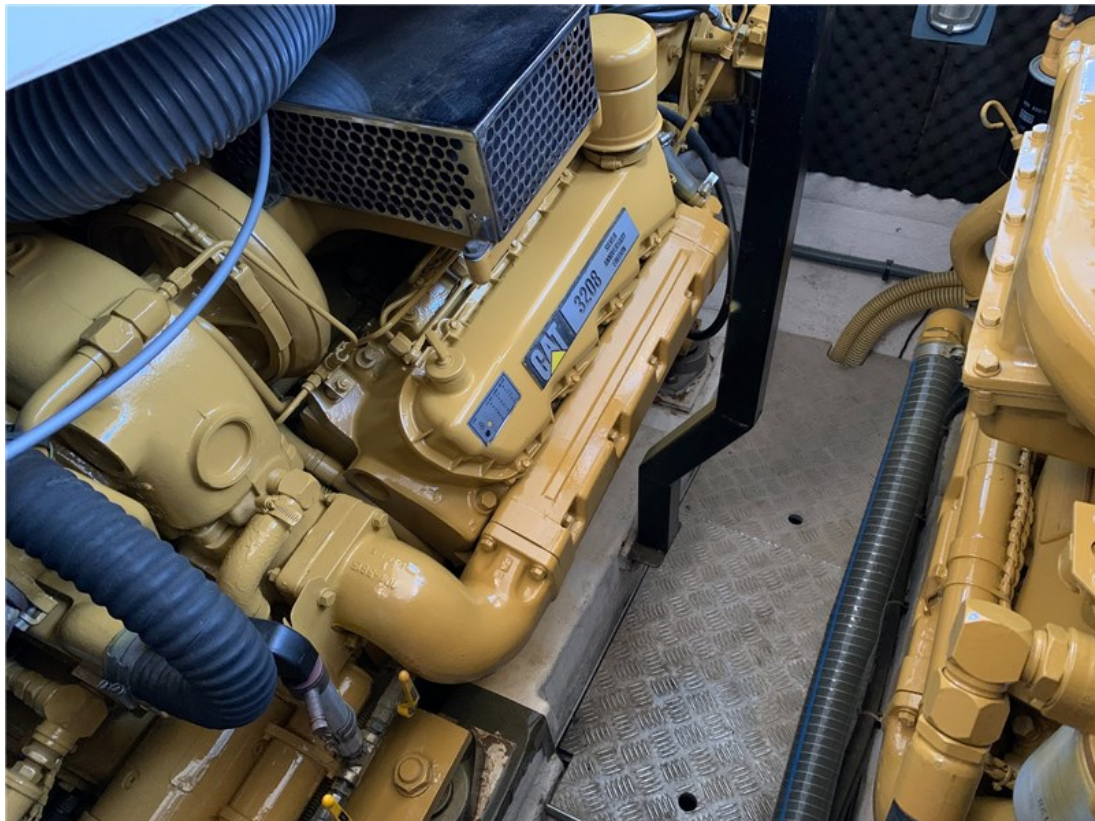

ELBURG YACHTING®

international yachtbrokers

Gegevens worden geacht juist te zijn, doch worden niet gegarandeerd. - Whilst every care has been taken in the preparation of the particulars, their correctness is not guaranteed.

J.P. Broekhovenstraat 37
8081 HB Elburg
The Netherlands

Reference number
B25084369

info@elburgyachting.nl
www.elburgyachting.nl
+31 525 68 68 68