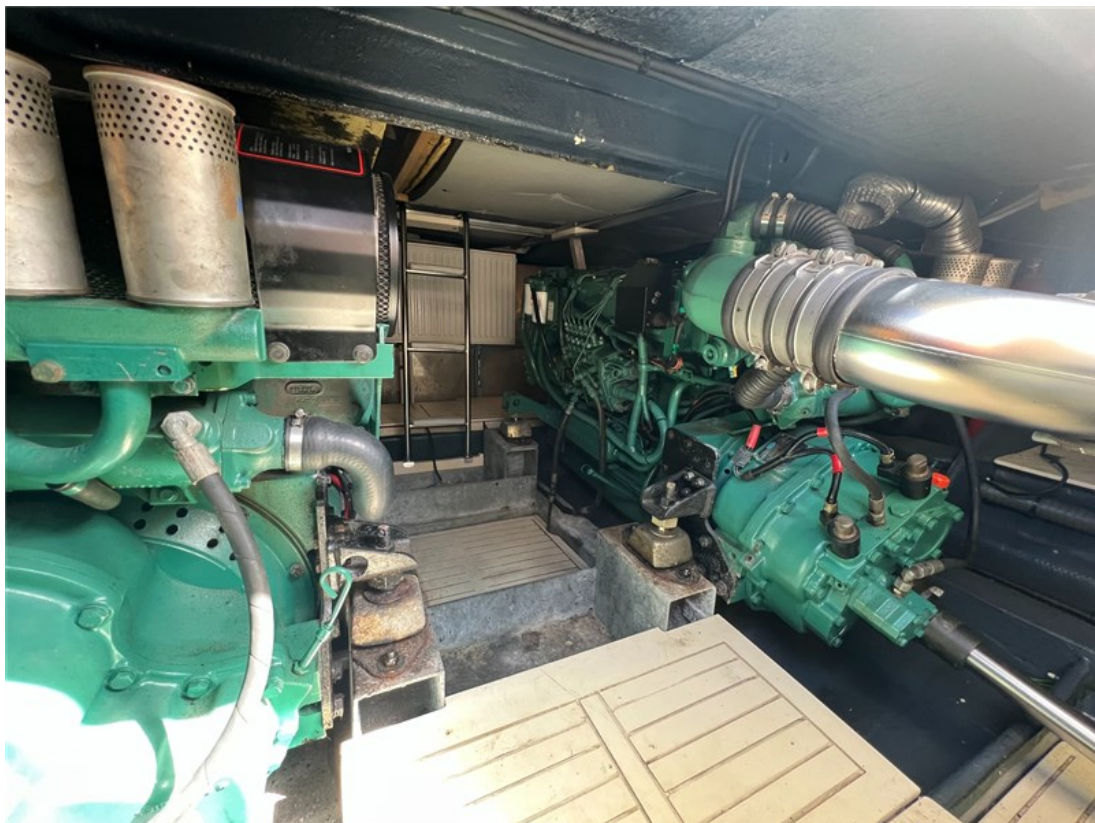

ELBURG YACHTING®

international yachtbrokers

Gegevens worden geacht juist te zijn, doch worden niet gegarandeerd. - Whilst every care has been taken in the preparation of the particulars, their correctness is not guaranteed.

J.P. Broekhovenstraat 37
8081 HB Elburg
The Netherlands

Reference number
B25064352

info@elburgyachting.nl
www.elburgyachting.nl
+31 525 68 68 68