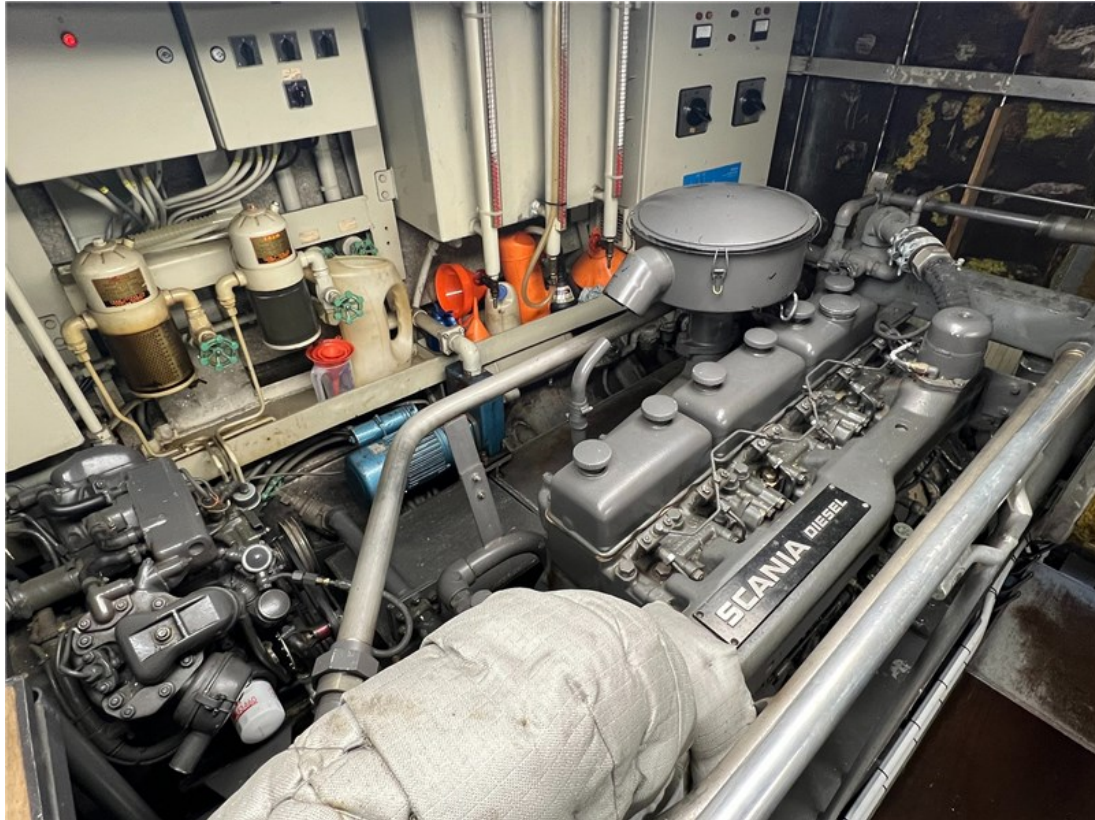

ELBURG YACHTING®

international yachtbrokers

Gegevens worden geacht juist te zijn, doch worden niet gegarandeerd. - Whilst every care has been taken in the preparation of the particulars, their correctness is not guaranteed.

J.P. Broekhovenstraat 37
8081 HB Elburg
The Netherlands

Reference number
B25014282

info@elburgyachting.nl
www.elburgyachting.nl
+31 525 68 68 68