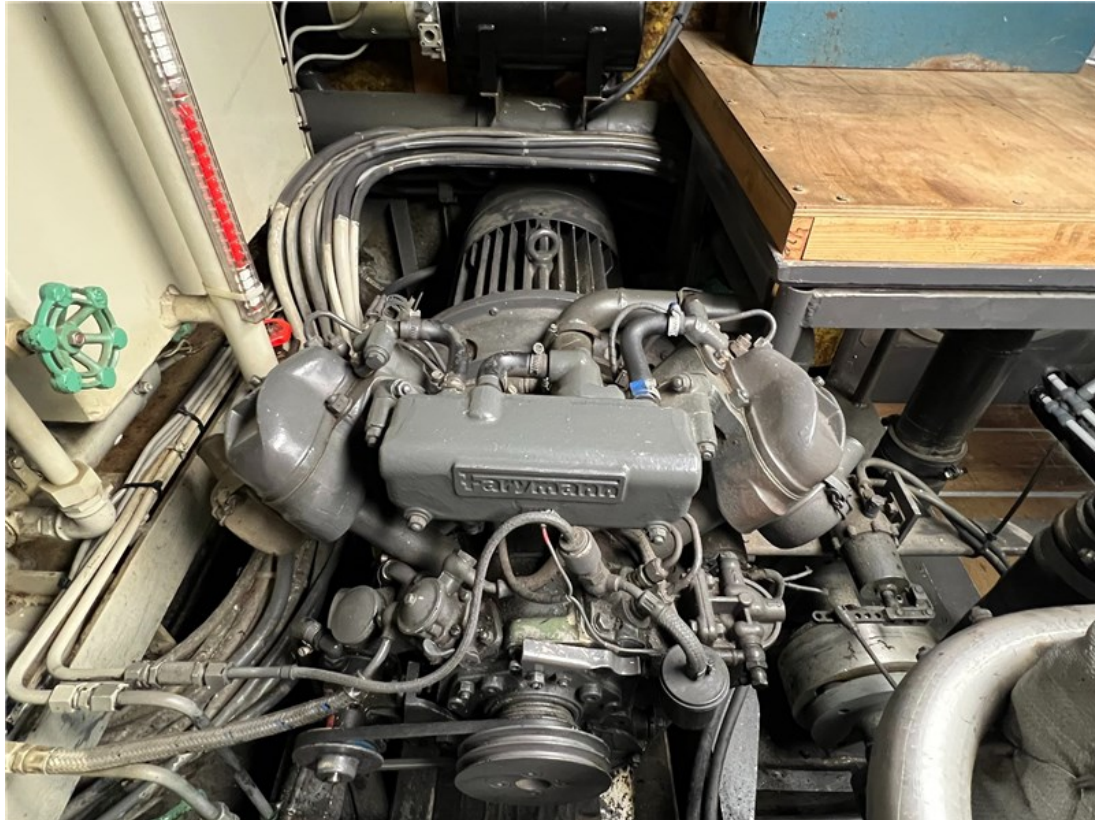

ELBURG YACHTING®

international yachtbrokers

Gegevens worden geacht juist te zijn, doch worden niet gegarandeerd. - Whilst every care has been taken in the preparation of the particulars, their correctness is not guaranteed.

J.P. Broekhovenstraat 37
8081 HB Elburg
The Netherlands

Reference number
B25014282

info@elburgyachting.nl
www.elburgyachting.nl
+31 525 68 68 68