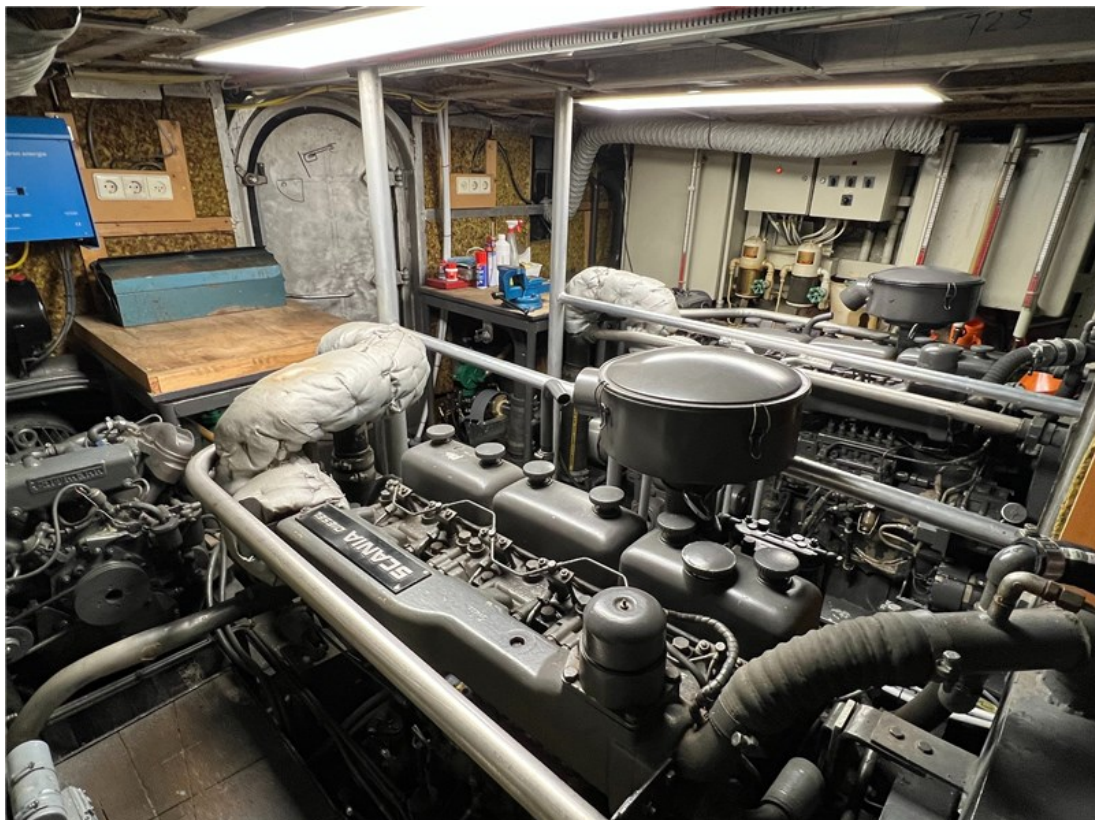

ELBURG YACHTING®

international yachtbrokers

Gegevens worden geacht juist te zijn, doch worden niet gegarandeerd. - Whilst every care has been taken in the preparation of the particulars, their correctness is not guaranteed.

J.P. Broekhovenstraat 37
8081 HB Elburg
The Netherlands

Reference number
B25014282

info@elburgyachting.nl
www.elburgyachting.nl
+31 525 68 68 68