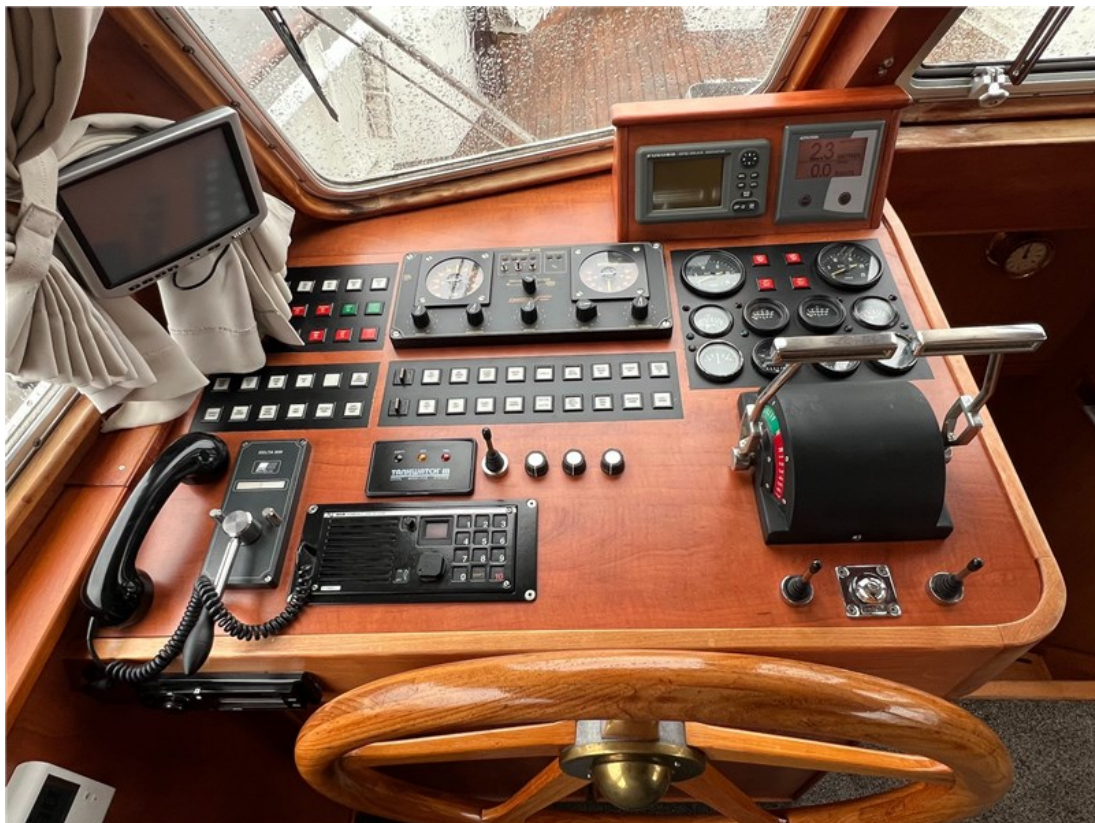

ELBURG YACHTING®

international yachtbrokers

Gegevens worden geacht juist te zijn, doch worden niet gegarandeerd. - Whilst every care has been taken in the preparation of the particulars, their correctness is not guaranteed.

J.P. Broekhovenstraat 37
8081 HB Elburg
The Netherlands

Reference number
B25014282

info@elburgyachting.nl
www.elburgyachting.nl
+31 525 68 68 68