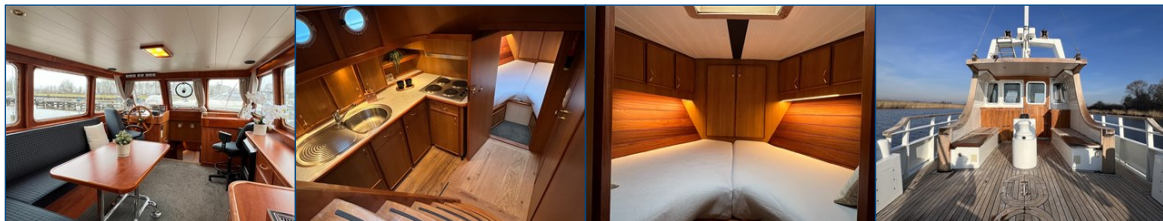

- 📏 Appr. 15.00 x 4.28 x 1.35 m
- 🏭 Scheepswerf PeGebo - Katwijk NL
- 🏭 Scheepswerf PeGebo - Katwijk NL
- 🕒 1980
- € nvt
- 🚗 2 x 140 pk Scania D8
- 🚗 1 x
- ⚓ Elburg Yachting
- 💡 Just Listed
- € € 179.000,-

Gegevens worden geacht juist te zijn, doch worden niet gegarandeerd. - Whilst every care has been taken in the preparation of the particulars, their correctness is not guaranteed.

J.P. Broekhovenstraat 37
8081 HB Elburg
The Netherlands

Reference number
B25014282

info@elburgyachting.nl
www.elburgyachting.nl
+31 525 68 68 68