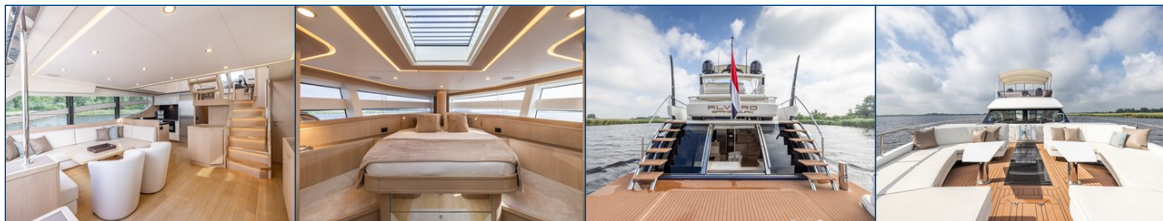

ELBURG YACHTING®

international yachtbrokers

Van der Valk Beachclub 660 - Flybridge

- 📏 Appr. 20.50 x 5.80 x 1.50 m
- 🏢 Van der Valk Shipyards - Waalwijk
- 🏠 Cor D. Rover Design
- 🕒 2019
- ⚡ CE A
- 🚗 2 x 800 pk Volvo Penta D13 - IPS1050
- 🚗 3 x
- ⚓ Elburg Yachting
- 💡 Price reduced
- € € 2.300.000,-

The Van de Valk Beachclub 660 Flybridge can be viewed at Elburg Yachting. The yacht has 2 spacious floors, salon, wheelhouse, flybridge, spacious lounge terrace and sleeping suites.

The entrance to the salon can be entered through spacious sliding doors with stainless steel finish, the salon has a large dinette with 2 accompanying armchairs. The salon provides a spacious and light experience through the large windows with a view outside. Modern appearance, a lot of cupboard space, TV on lift, day toilet.