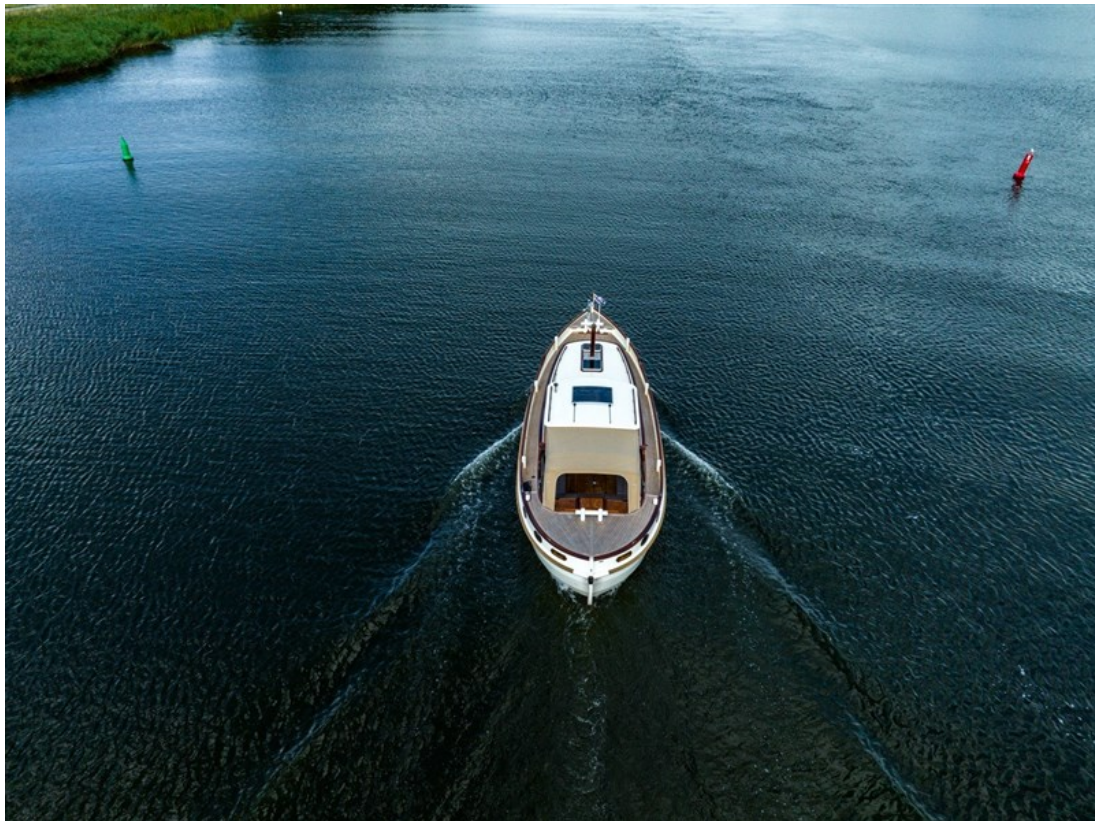

J.P. Broekhovenstraat 37
8081 HB Elburg
The Netherlands

Referentie
B23064033

info@elburgyachting.nl
www.elburgyachting.nl
+31 525 68 68 68

ELBURG YACHTING®

international yachtbrokers

Gegevens worden geacht juist te zijn, doch worden niet gegarandeerd. - Whilst every care has been taken in the preparation of the particulars, their correctness is not guaranteed.