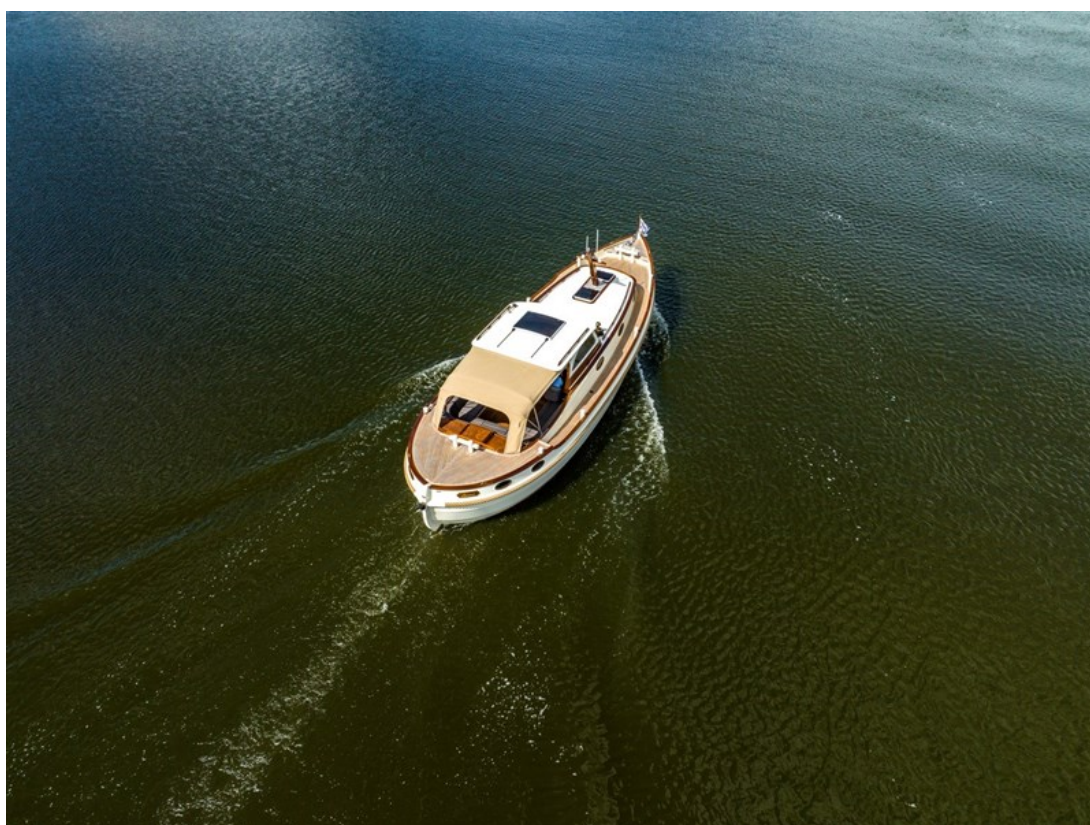

ELBURG YACHTING®

international yachtbrokers

Gegevens worden geacht juist te zijn, doch worden niet gegarandeerd. - Whilst every care has been taken in the preparation of the particulars, their correctness is not guaranteed.

J.P. Broekhovenstraat 37
8081 HB Elburg
The Netherlands

Referentie
B23064033

info@elburgyachting.nl
www.elburgyachting.nl
+31 525 68 68 68