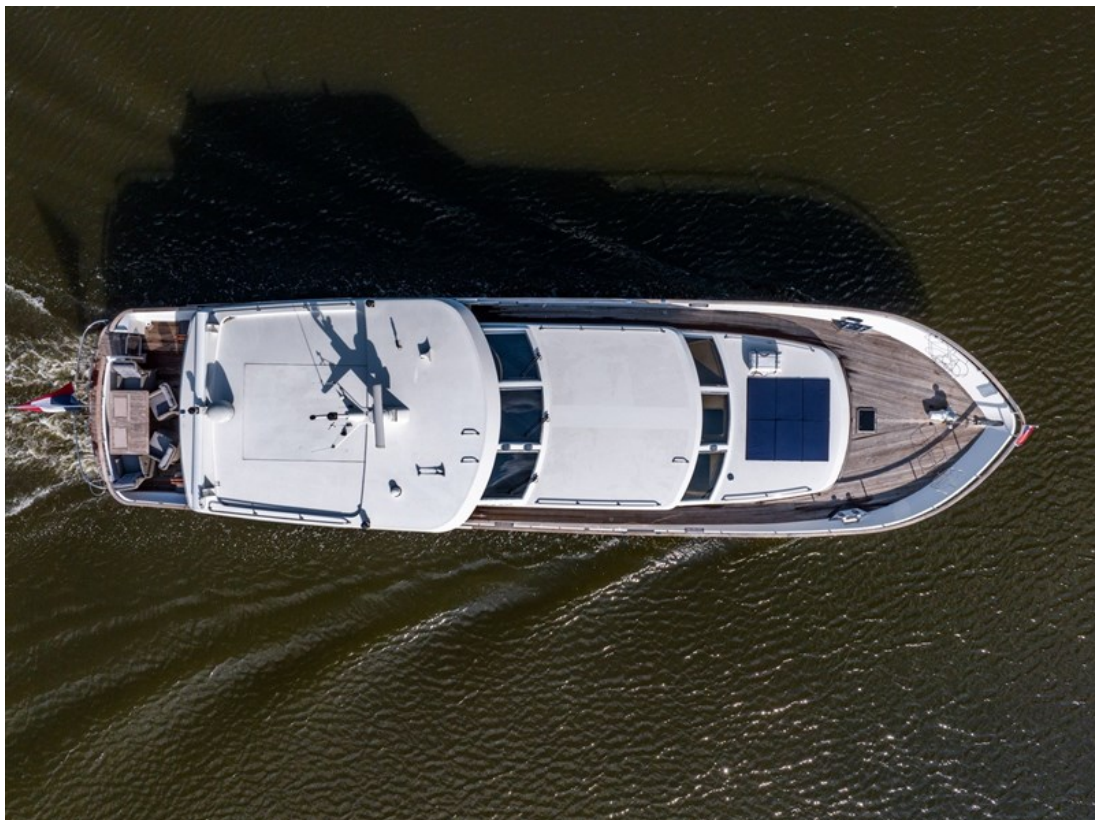

J.P. Broekhovenstraat 37
8081 HB Elburg
The Netherlands

Referentie
B23054016

info@elburgyachting.nl
www.elburgyachting.nl
+31 525 68 68 68

ELBURG YACHTING®

international yachtbrokers

Gegevens worden geacht juist te zijn, doch worden niet gegarandeerd. - Whilst every care has been taken in the preparation of the particulars, their correctness is not guaranteed.