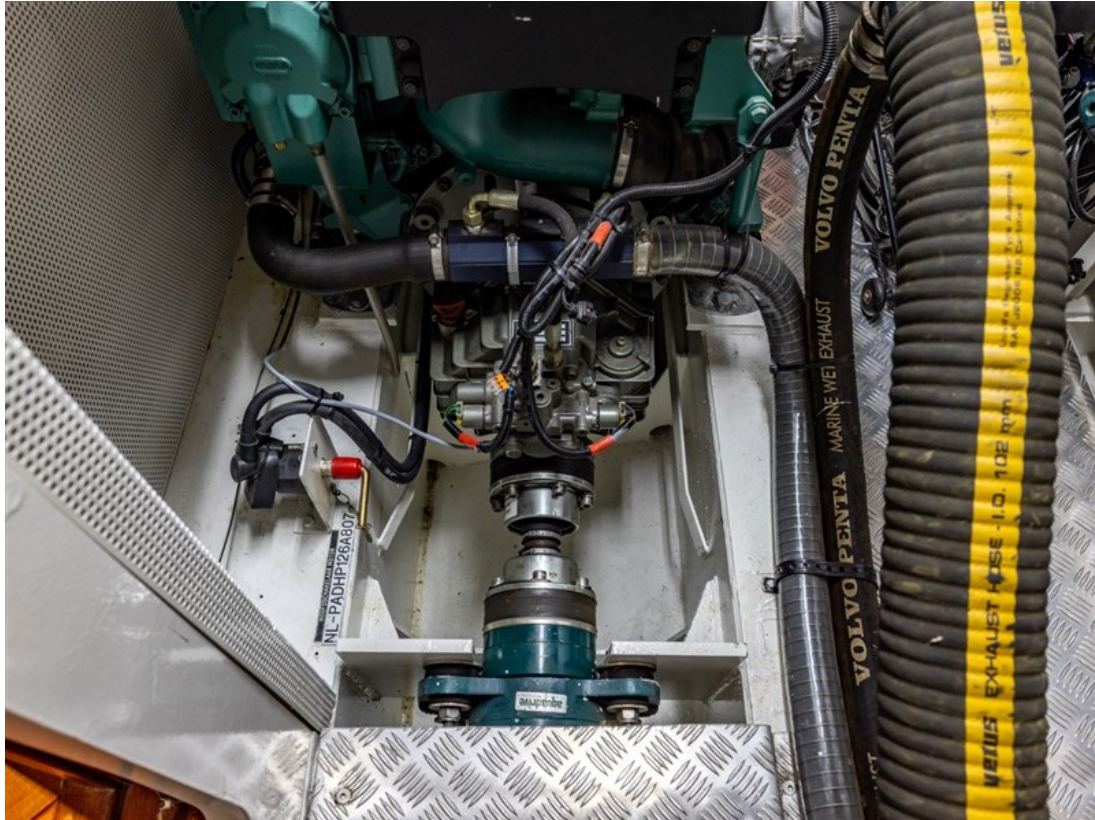

J.P. Broekhovenstraat 37
8081 HB Elburg
The Netherlands

Referentie
B22103951

info@elburgyachting.nl
www.elburgyachting.nl
+31 525 68 68 68

ELBURG YACHTING®

international yachtbrokers

Gegevens worden geacht juist te zijn, doch worden niet gegarandeerd. - Whilst every care has been taken in the preparation of the particulars, their correctness is not guaranteed.