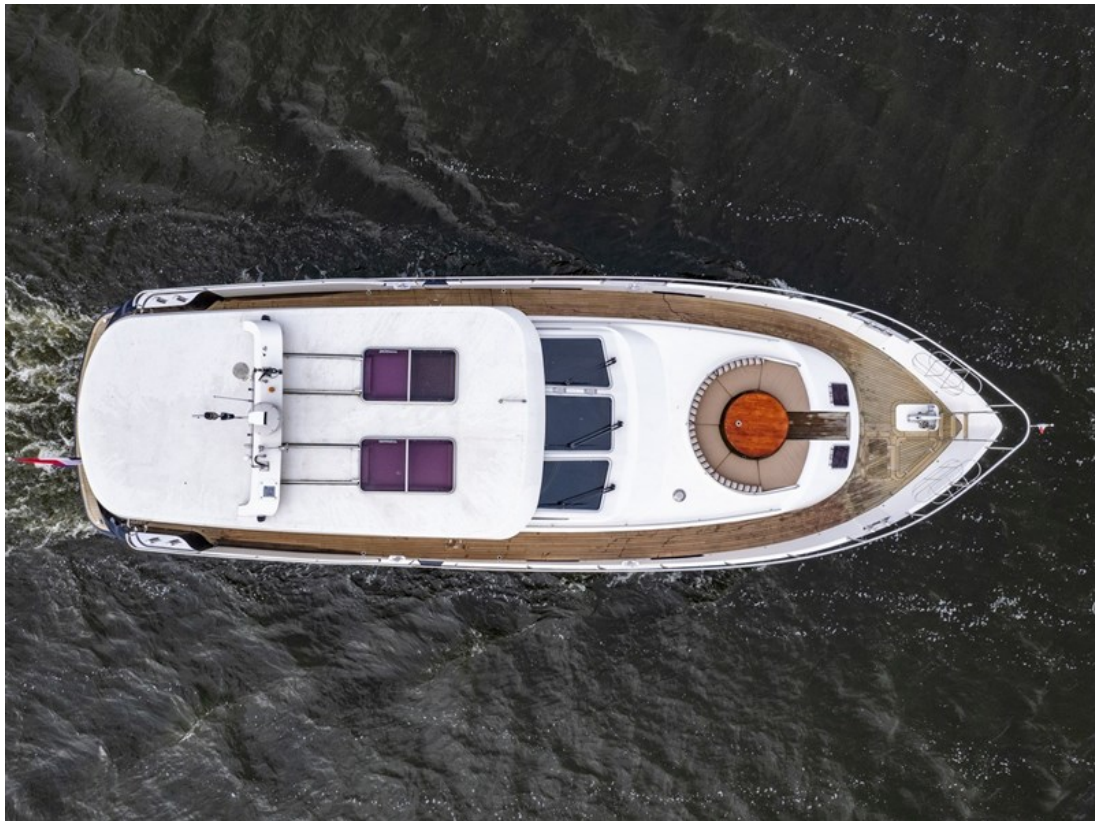

J.P. Broekhovenstraat 37
8081 HB Elburg
The Netherlands

Referentie
B22103951

info@elburgyachting.nl
www.elburgyachting.nl
+31 525 68 68 68

ELBURG YACHTING®

international yachtbrokers

Gegevens worden geacht juist te zijn, doch worden niet gegarandeerd. - Whilst every care has been taken in the preparation of the particulars, their correctness is not guaranteed.