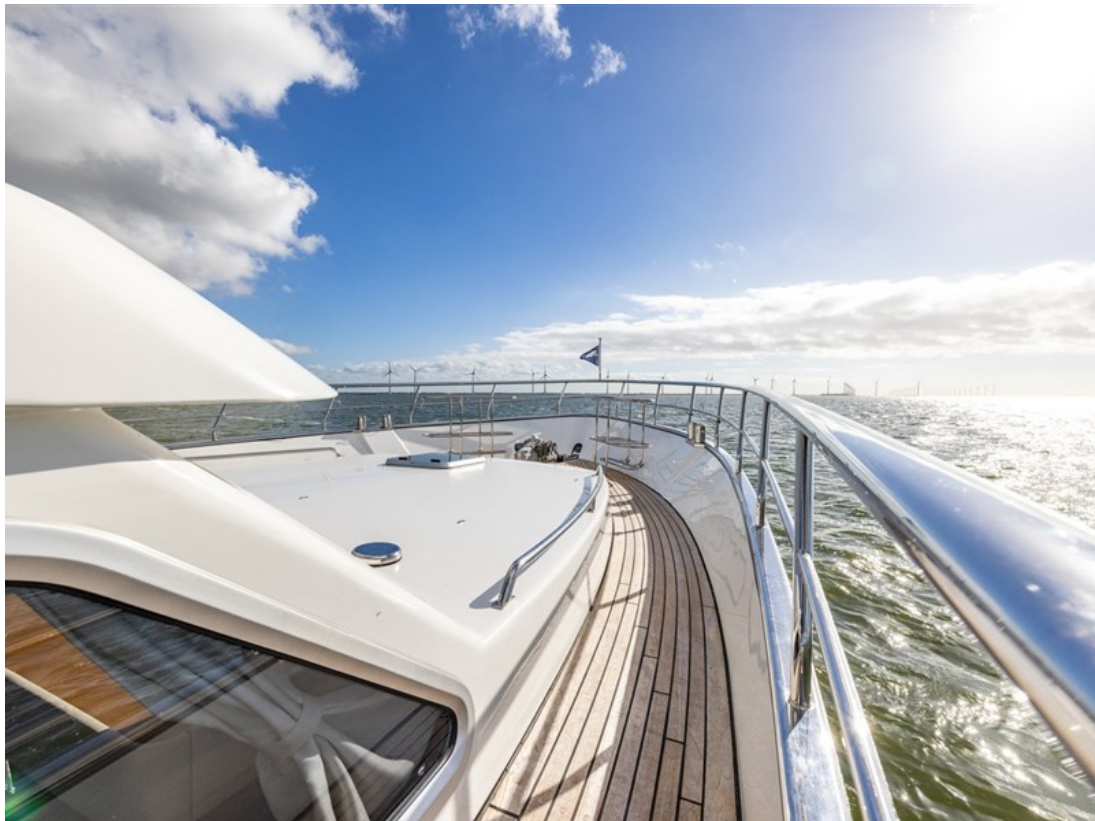

J.P. Broekhovenstraat 37
8081 HB Elburg
The Netherlands

Referentie
B22093921

info@elburgyachting.nl
www.elburgyachting.nl
+31 525 68 68 68

ELBURG YACHTING[®]

international yachtbrokers

Gegevens worden geacht juist te zijn, doch worden niet gegarandeerd. - Whilst every care has been taken in the preparation of the particulars, their correctness is not guaranteed.