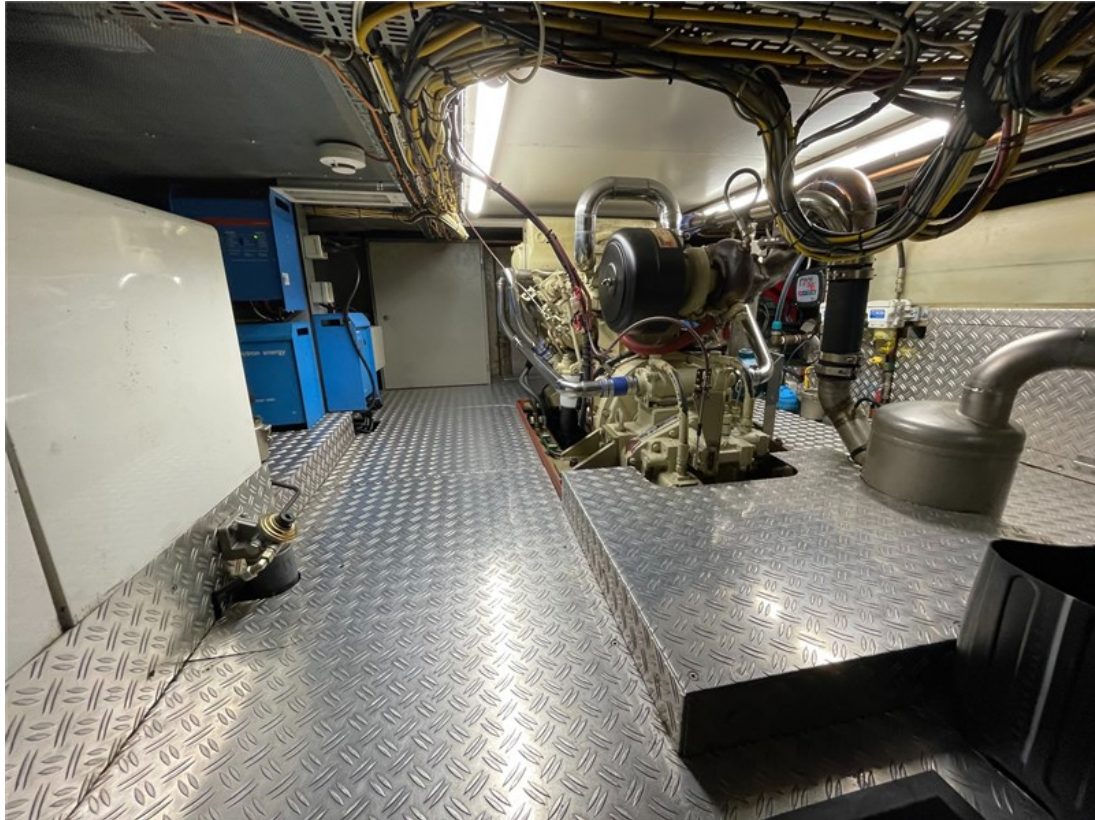

ELBURG YACHTING®

international yachtbrokers

Gegevens worden geacht juist te zijn, doch worden niet gegarandeerd. - Whilst every care has been taken in the preparation of the particulars, their correctness is not guaranteed.

J.P. Broekhovenstraat 37
8081 HB Elburg
The Netherlands

Reference number
B24034156

info@elburgyachting.nl
www.elburgyachting.nl
+31 525 68 68 68