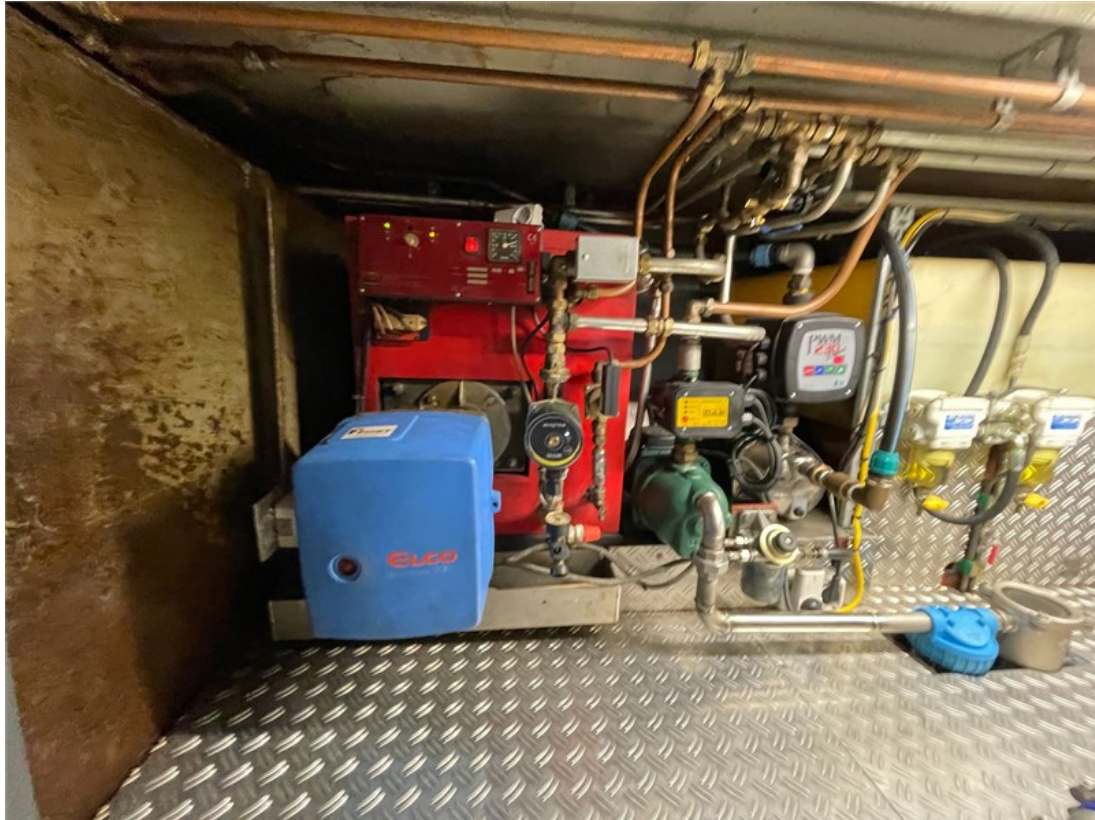

ELBURG YACHTING®

international yachtbrokers

Gegevens worden geacht juist te zijn, doch worden niet gegarandeerd. - Whilst every care has been taken in the preparation of the particulars, their correctness is not guaranteed.

J.P. Broekhovenstraat 37
8081 HB Elburg
The Netherlands

Reference number
B24034156

info@elburgyachting.nl
www.elburgyachting.nl
+31 525 68 68 68