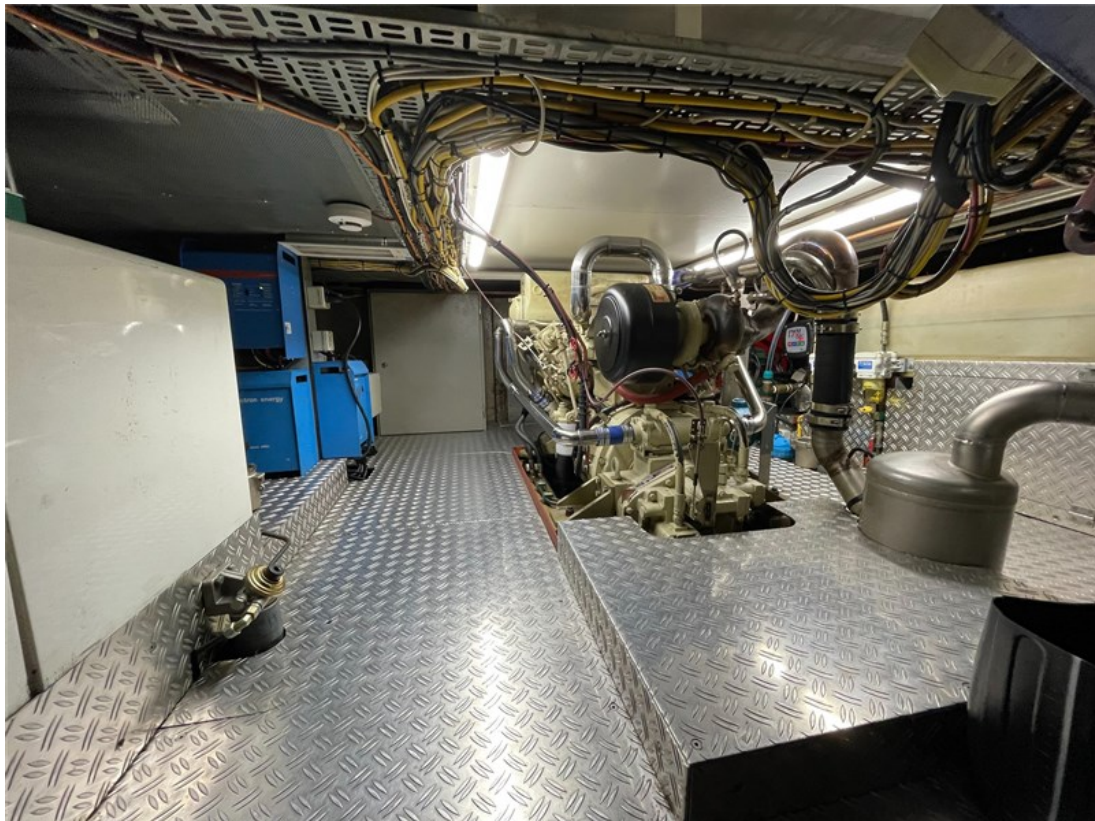

ELBURG YACHTING®

international yachtbrokers

Gegevens worden geacht juist te zijn, doch worden niet gegarandeerd. - Whilst every care has been taken in the preparation of the particulars, their correctness is not guaranteed.

J.P. Broekhovenstraat 37
8081 HB Elburg
The Netherlands

Reference number
B24034156

info@elburgyachting.nl
www.elburgyachting.nl
+31 525 68 68 68