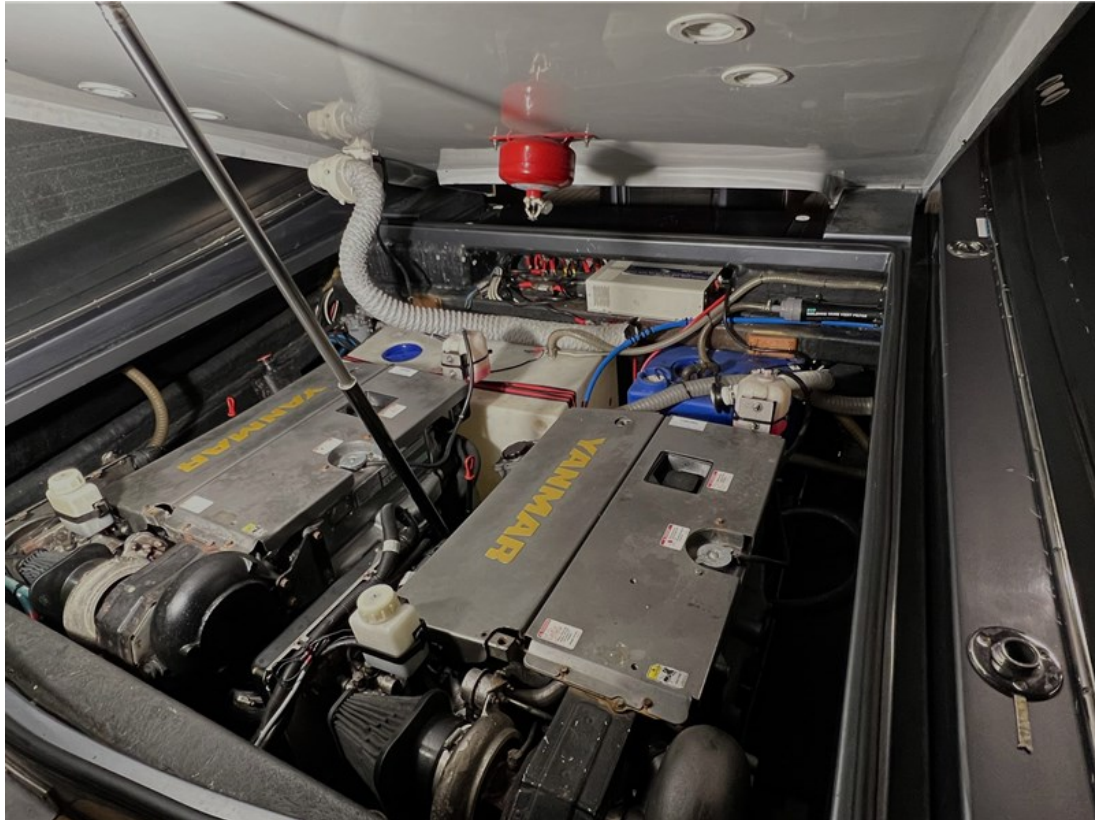

ELBURG YACHTING®

international yachtbrokers

Gegevens worden geacht juist te zijn, doch worden niet gegarandeerd. - Whilst every care has been taken in the preparation of the particulars, their correctness is not guaranteed.

J.P. Broekhovenstraat 37
8081 HB Elburg
The Netherlands

Reference number
B24034152

info@elburgyachting.nl
www.elburgyachting.nl
+31 525 68 68 68