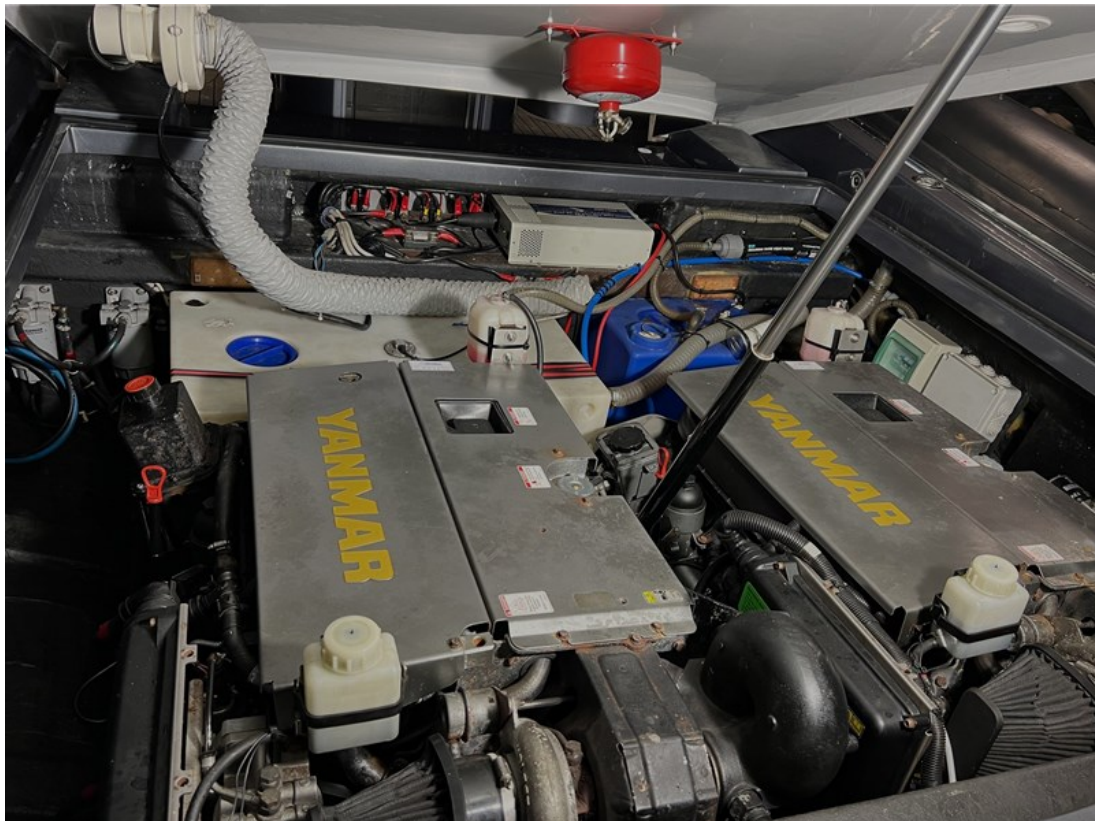

ELBURG YACHTING®

international yachtbrokers

Gegevens worden geacht juist te zijn, doch worden niet gegarandeerd. - Whilst every care has been taken in the preparation of the particulars, their correctness is not guaranteed.

J.P. Broekhovenstraat 37
8081 HB Elburg
The Netherlands

Reference number
B24034152

info@elburgyachting.nl
www.elburgyachting.nl
+31 525 68 68 68