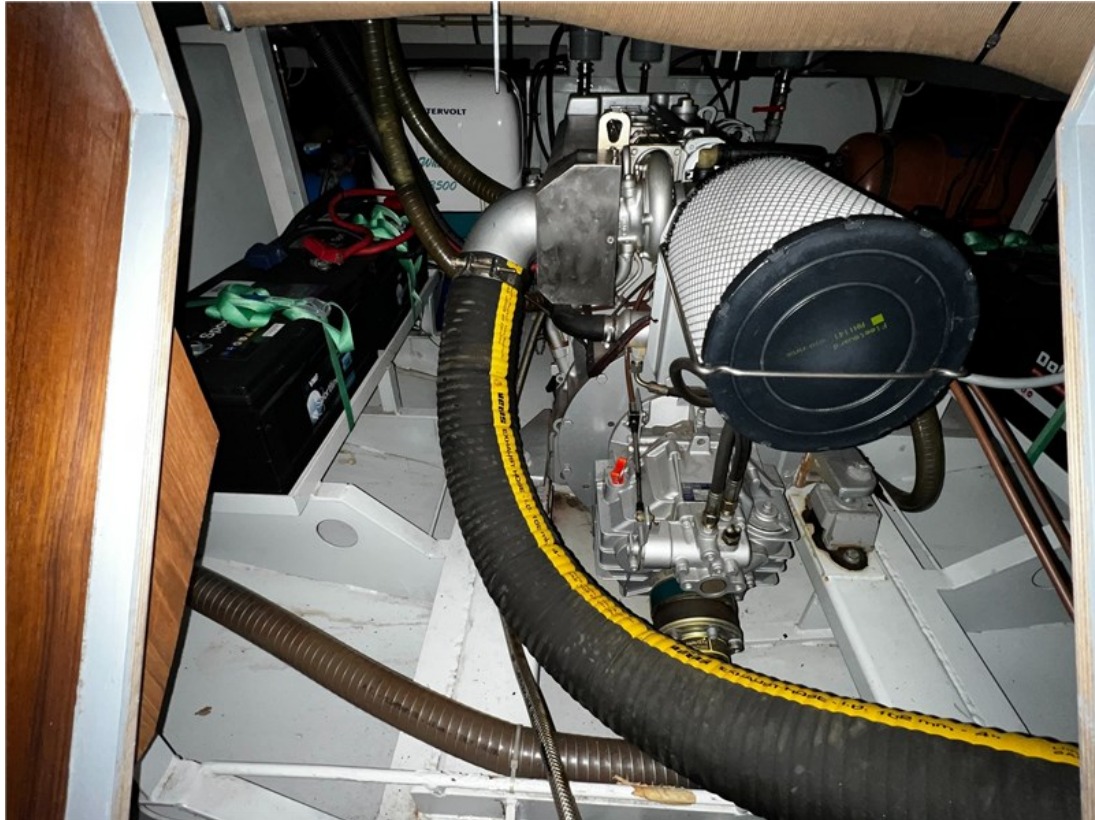

ELBURG YACHTING®

international yachtbrokers

Gegevens worden geacht juist te zijn, doch worden niet gegarandeerd. - Whilst every care has been taken in the preparation of the particulars, their correctness is not guaranteed.

J.P. Broekhovenstraat 37
8081 HB Elburg
The Netherlands

Reference number
B24034151

info@elburgyachting.nl
www.elburgyachting.nl
+31 525 68 68 68