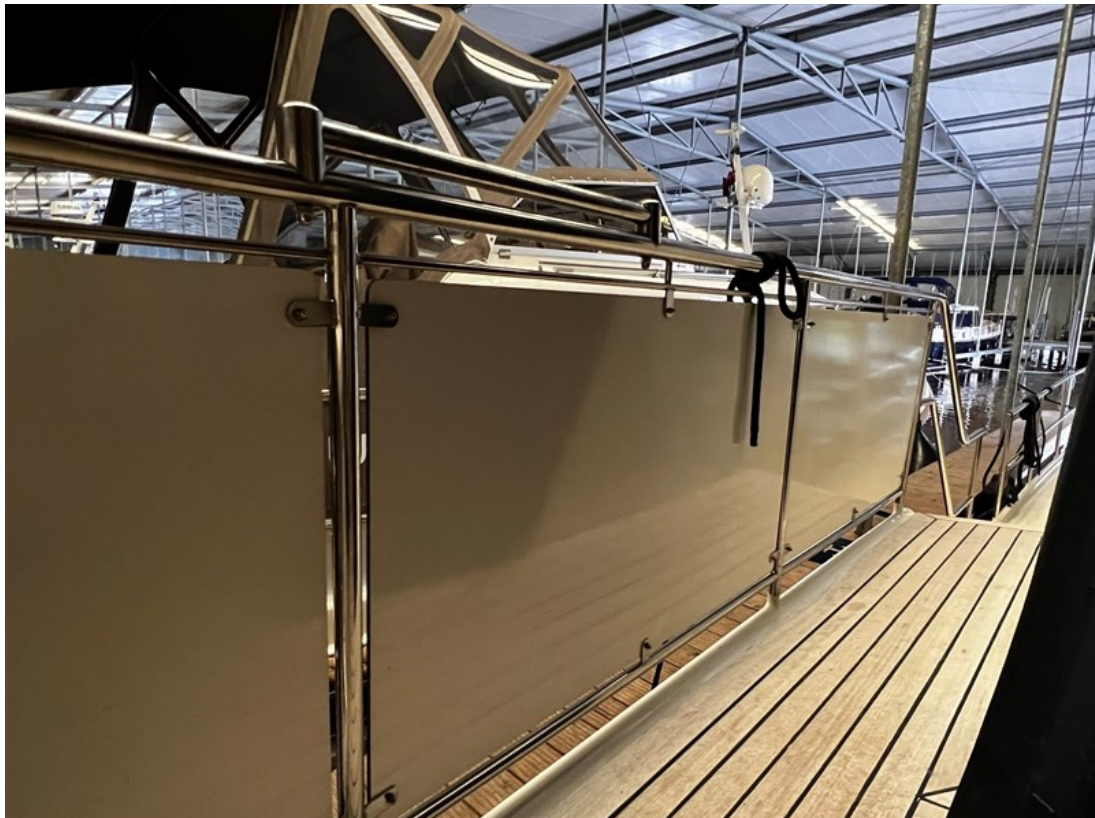

ELBURG YACHTING®

international yachtbrokers

Gegevens worden geacht juist te zijn, doch worden niet gegarandeerd. - Whilst every care has been taken in the preparation of the particulars, their correctness is not guaranteed.

J.P. Broekhovenstraat 37
8081 HB Elburg
The Netherlands

Reference number
B24034151

info@elburgyachting.nl
www.elburgyachting.nl
+31 525 68 68 68