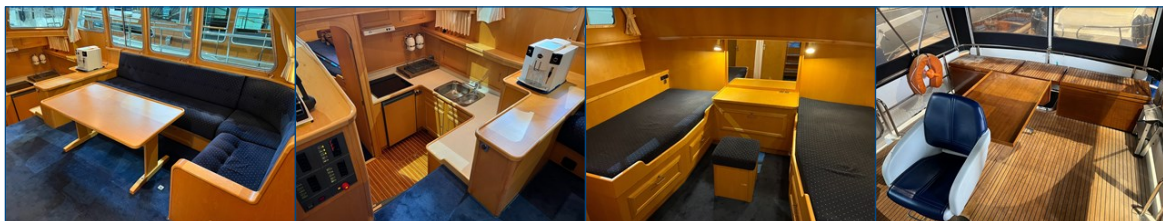

- 📏 Appr. 12.60 x 4.25 x 1.40 m
- ⚙️ Veba Motoryachten - Groningen
- ⚓ Vripack - Sneek
- 🕒 2002
- CE B
- 🚗 1 x 200pk Volvo Penta TAMD 41 H-B
- 🛳️ 2 x
- ⚓ Elburg Yachting
- 💡 Just Listed
- € € 230.000,-

Gegevens worden geacht juist te zijn, doch worden niet gegarandeerd. - Whilst every care has been taken in the preparation of the particulars, their correctness is not guaranteed.

J.P. Broekhovenstraat 37
8081 HB Elburg
The Netherlands

Reference number
B24034142

info@elburgyachting.nl
www.elburgyachting.nl
+31 525 68 68 68