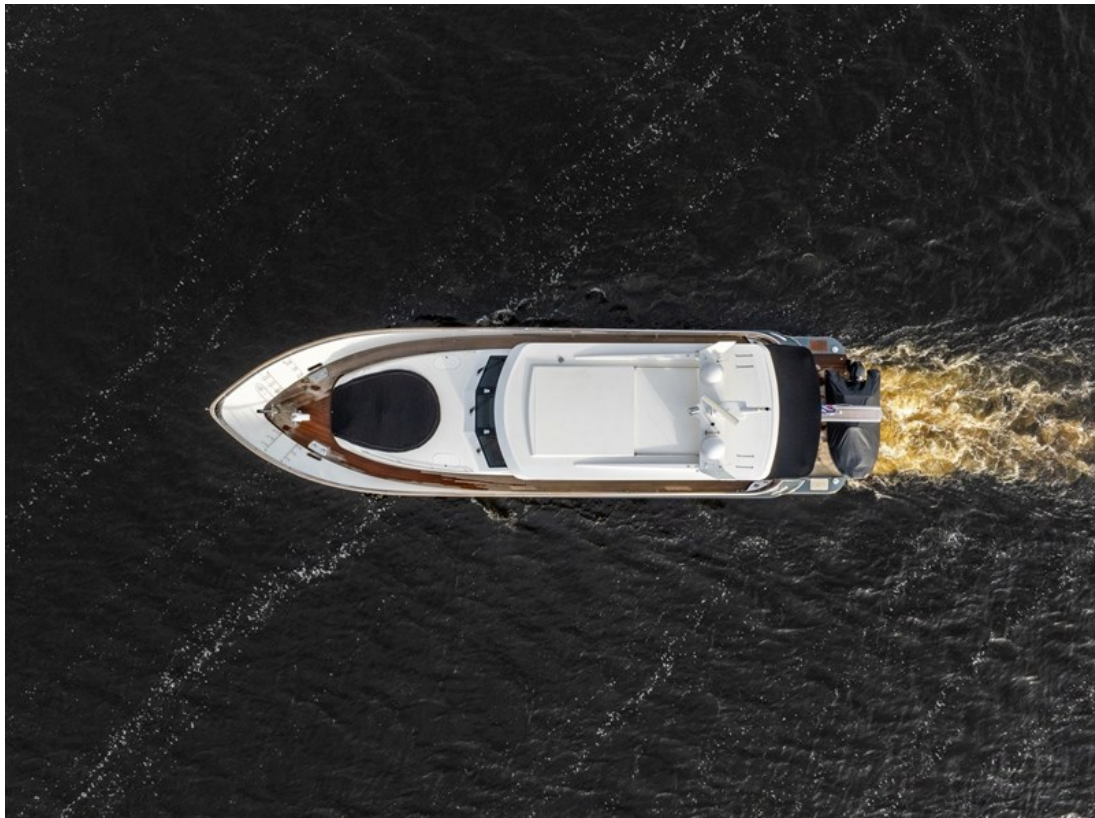

J.P. Broekhovenstraat 37
8081 HB Elburg
The Netherlands

Reference number
B24014127

info@elburgyachting.nl
www.elburgyachting.nl
+31 525 68 68 68

ELBURG YACHTING[®]

international yachtbrokers

Gegevens worden geacht juist te zijn, doch worden niet gegarandeerd. - Whilst every care has been taken in the preparation of the particulars, their correctness is not guaranteed.