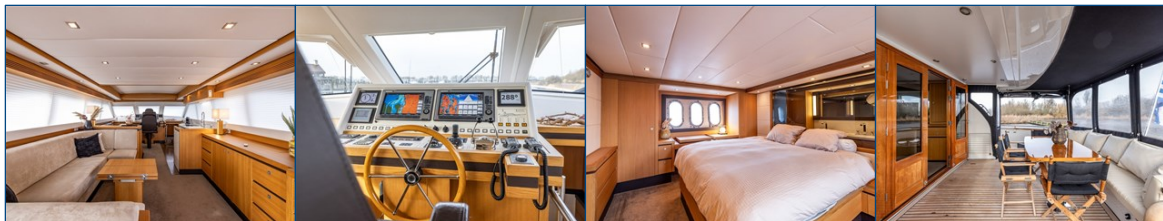

ELBURG YACHTING®

international yachtbrokers

- 📏 Appr. 20.19 x 5.40 x 1.31 m
- 🏢 Van der Valk Shipyards - Waalwijk
- 👤 W. van der Valk - Waalwijk
- 🕒 2010
- ⚡ CE A
- 🚗 4 x 435 pk Volvo Penta IPS600
- 🛖 4 x
- ⚓ On request
- 💡 Sold under condition
- € Price on request

Gegevens worden geacht juist te zijn, doch worden niet gegarandeerd. - Whilst every care has been taken in the preparation of the particulars, their correctness is not guaranteed.

J.P. Broekhovenstraat 37
8081 HB Elburg
The Netherlands

Reference number
B24014127

info@elburgyachting.nl
www.elburgyachting.nl
+31 525 68 68 68