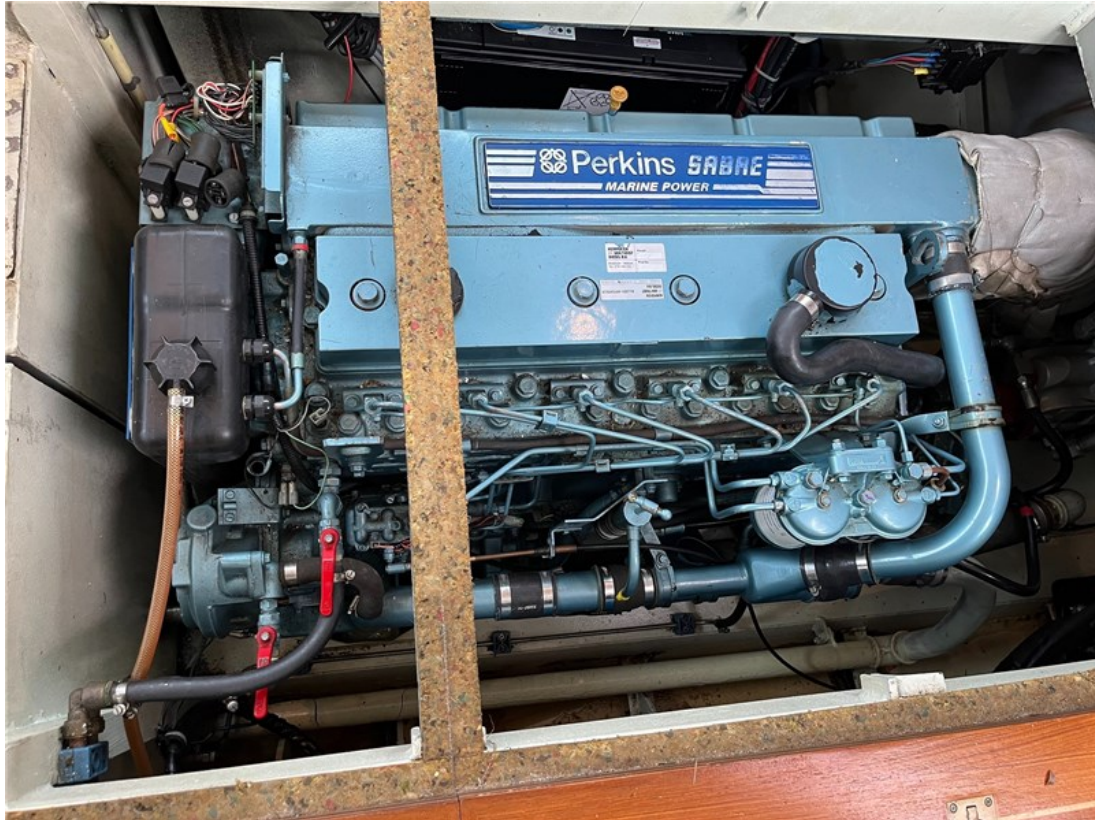

ELBURG YACHTING®

international yachtbrokers

Gegevens worden geacht juist te zijn, doch worden niet gegarandeerd. - Whilst every care has been taken in the preparation of the particulars, their correctness is not guaranteed.

J.P. Broekhovenstraat 37
8081 HB Elburg
The Netherlands

Reference number
B24014122

info@elburgyachting.nl
www.elburgyachting.nl
+31 525 68 68 68