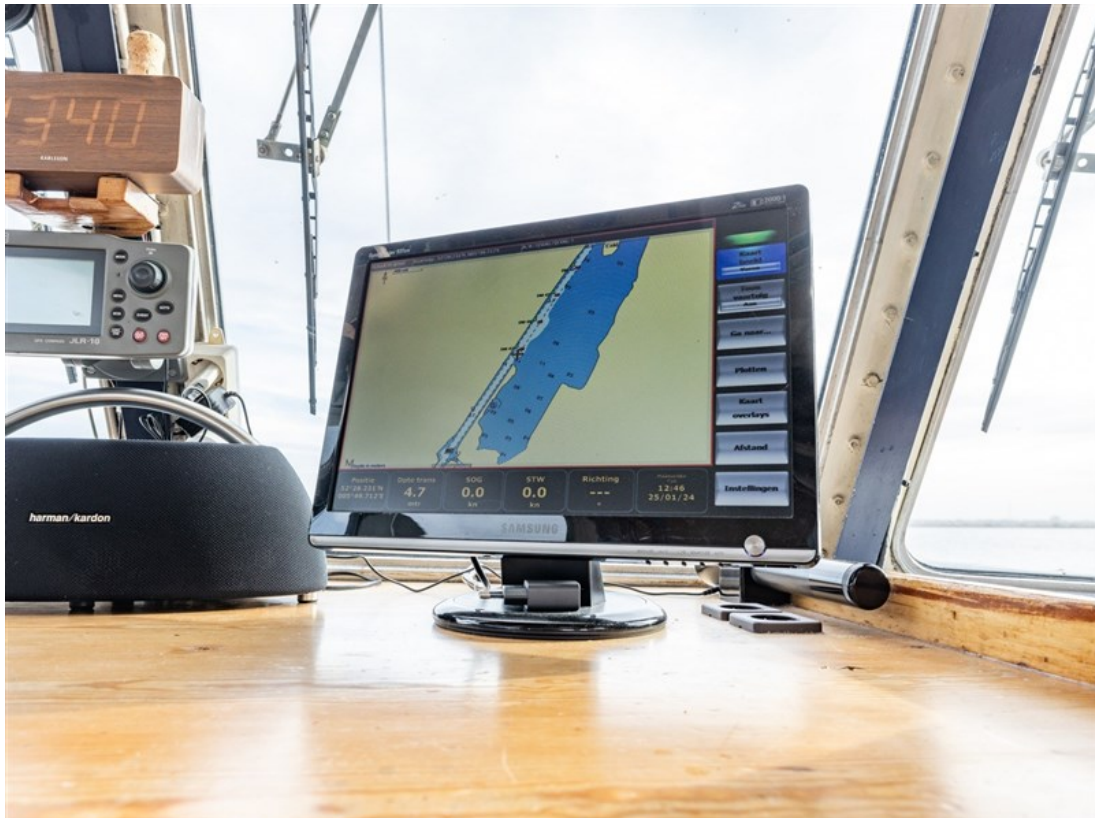

ELBURG YACHTING®

international yachtbrokers

Gegevens worden geacht juist te zijn, doch worden niet gegarandeerd. - Whilst every care has been taken in the preparation of the particulars, their correctness is not guaranteed.

J.P. Broekhovenstraat 37
8081 HB Elburg
The Netherlands

Reference number
B24014118

info@elburgyachting.nl
www.elburgyachting.nl
+31 525 68 68 68