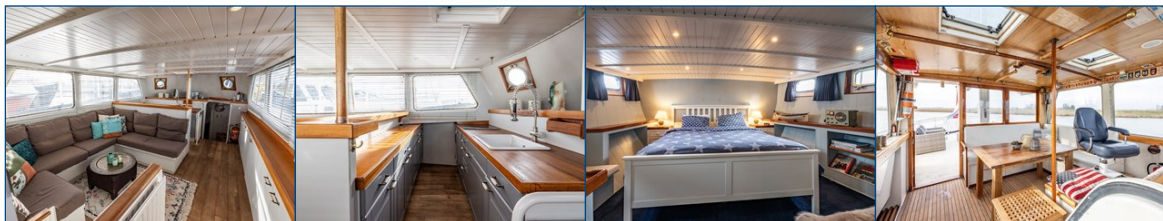

- 📏 Appr. 19.48 x 4.80 x 2.20 m
- 🚢 Scheepswerf De Lek - Krimpen aan de Lek (NL)
- 👤 Dhr. A. Volker & D.L.H. Smit
- 🕒 1978
- 🇪🇺 nvt
- 🚗 1 x 250 pk Caterpillar 3306 T
- 🚗 3 x
- ⚓ Elburg Yachting
- 💡 Just Listed
- € € 525.000,-

Gegevens worden geacht juist te zijn, doch worden niet gegarandeerd. - Whilst every care has been taken in the preparation of the particulars, their correctness is not guaranteed.

J.P. Broekhovenstraat 37
8081 HB Elburg
The Netherlands

Reference number
B24014118

info@elburgyachting.nl
www.elburgyachting.nl
+31 525 68 68 68