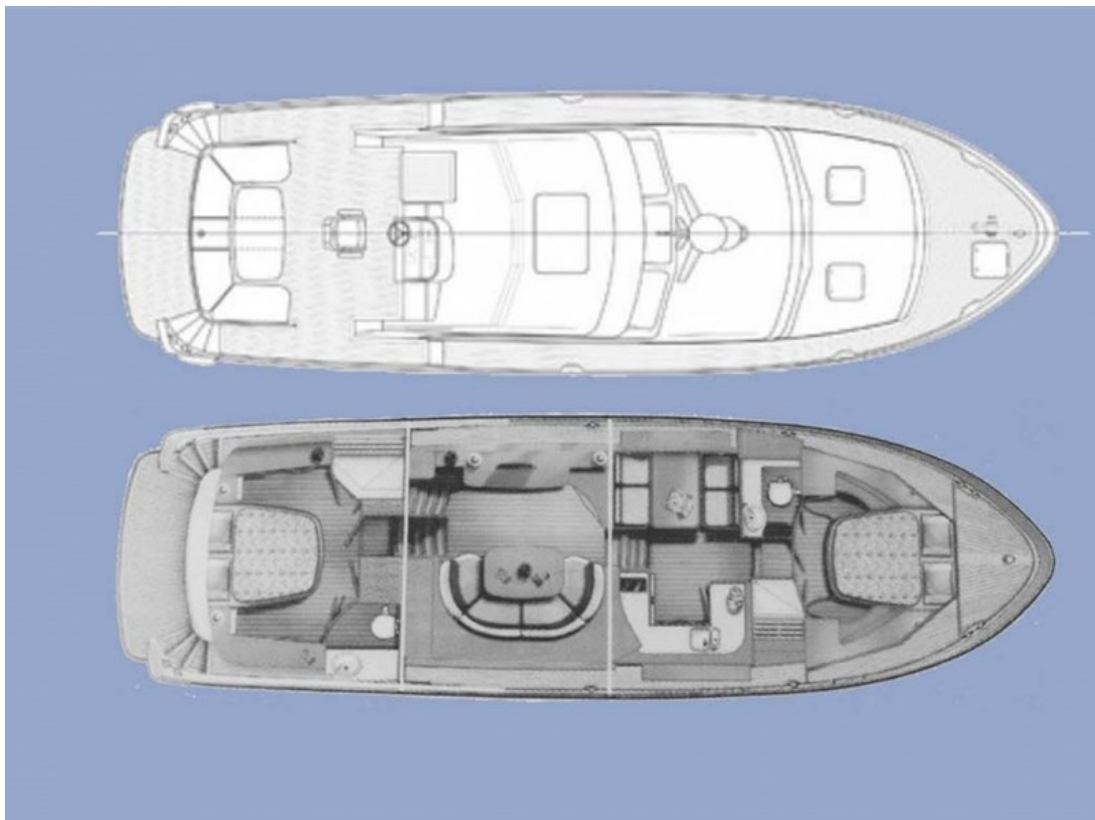

J.P. Broekhovenstraat 37
8081 HB Elburg
The Netherlands

Reference number
B24014115

info@elburgyachting.nl
www.elburgyachting.nl
+31 525 68 68 68

ELBURG YACHTING®

international yachtbrokers

Gegevens worden geacht juist te zijn, doch worden niet gegarandeerd. - Whilst every care has been taken in the preparation of the particulars, their correctness is not guaranteed.