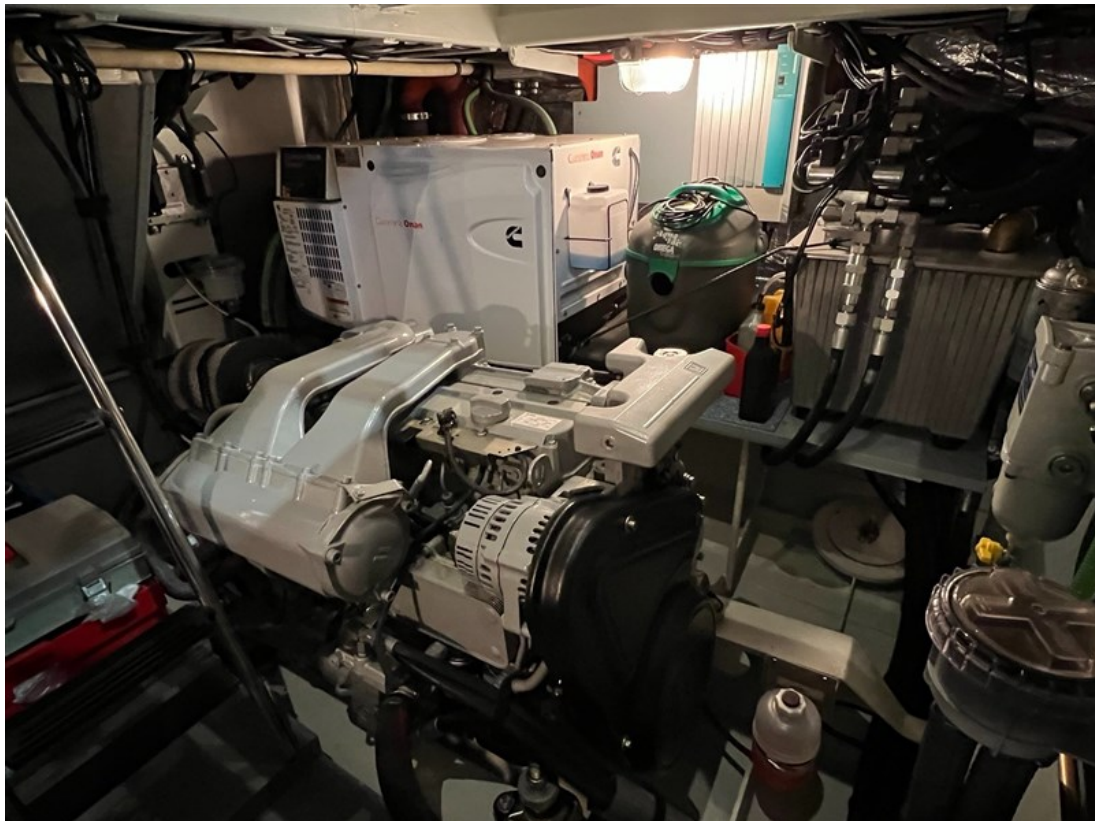

ELBURG YACHTING®

international yachtbrokers

Gegevens worden geacht juist te zijn, doch worden niet gegarandeerd. - Whilst every care has been taken in the preparation of the particulars, their correctness is not guaranteed.

J.P. Broekhovenstraat 37
8081 HB Elburg
The Netherlands

Reference number
B24014115

info@elburgyachting.nl
www.elburgyachting.nl
+31 525 68 68 68