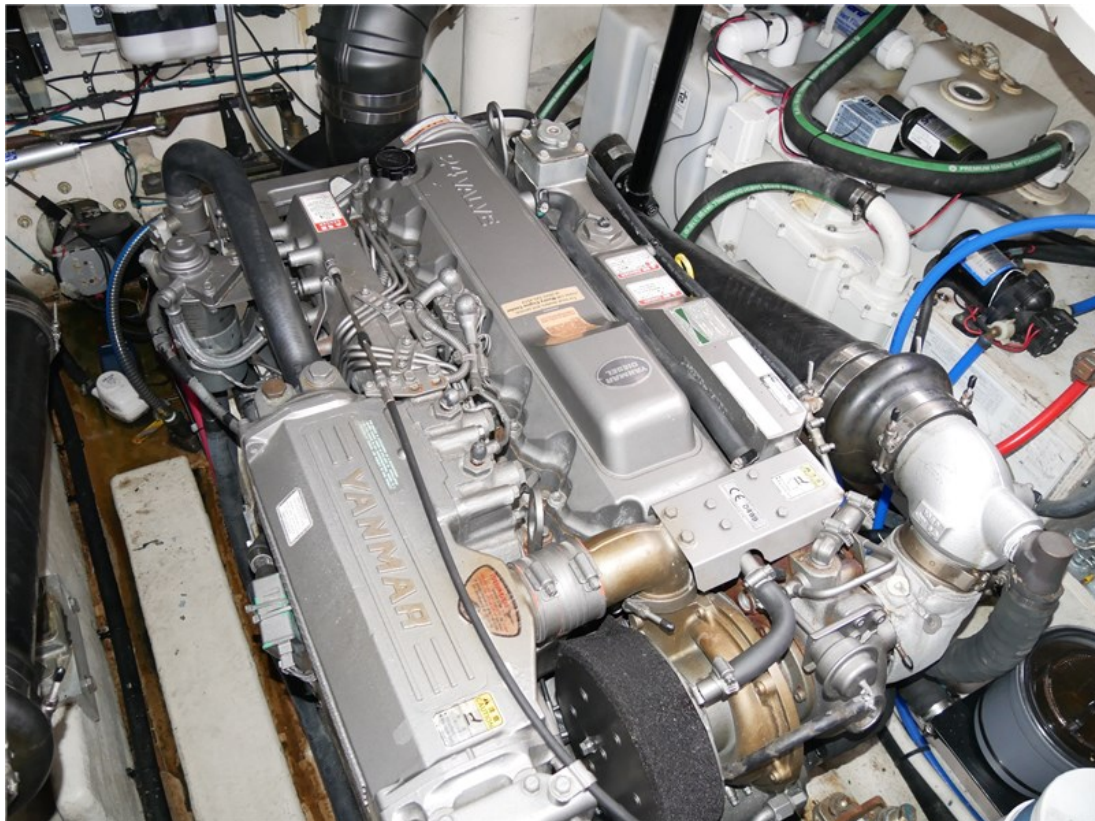

J.P. Broekhovenstraat 37
8081 HB Elburg
The Netherlands

Reference number
B24014110

info@elburgyachting.nl
www.elburgyachting.nl
+31 525 68 68 68

ELBURG YACHTING[®]

international yachtbrokers

Gegevens worden geacht juist te zijn, doch worden niet gegarandeerd. - Whilst every care has been taken in the preparation of the particulars, their correctness is not guaranteed.