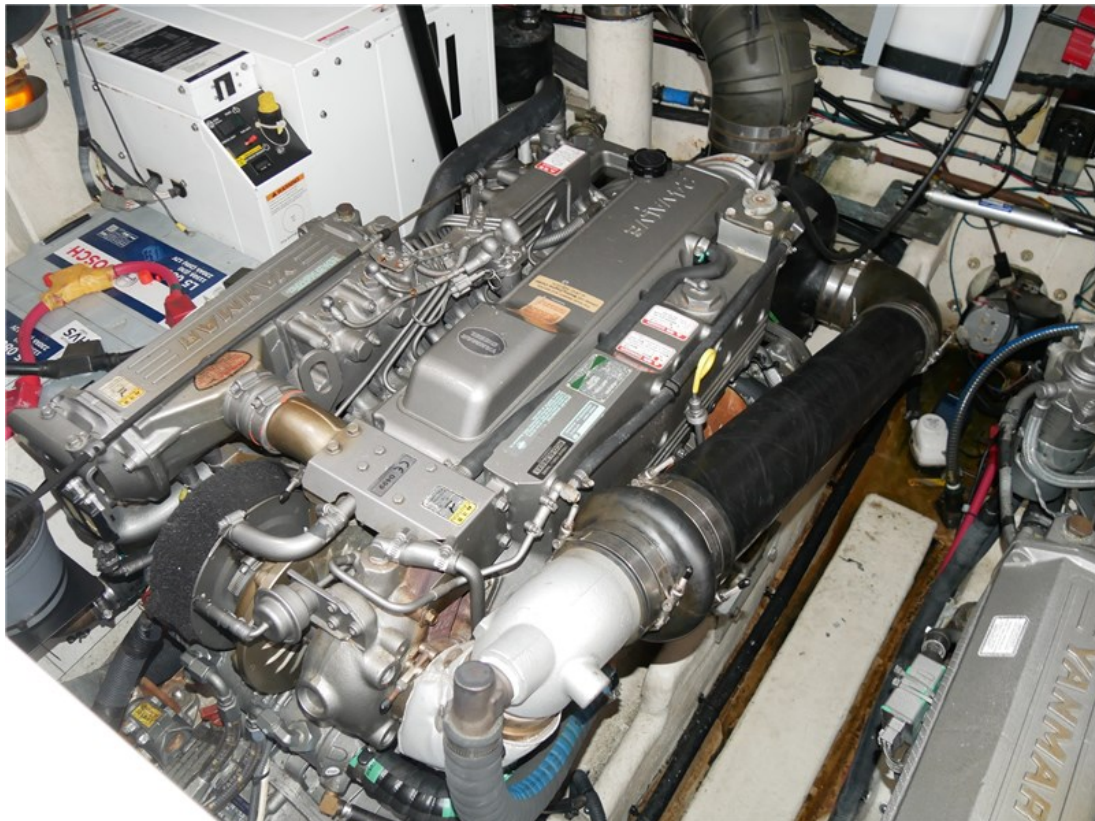

J.P. Broekhovenstraat 37
8081 HB Elburg
The Netherlands

Reference number
B24014110

info@elburgyachting.nl
www.elburgyachting.nl
+31 525 68 68 68

ELBURG YACHTING[®]

international yachtbrokers

Gegevens worden geacht juist te zijn, doch worden niet gegarandeerd. - Whilst every care has been taken in the preparation of the particulars, their correctness is not guaranteed.