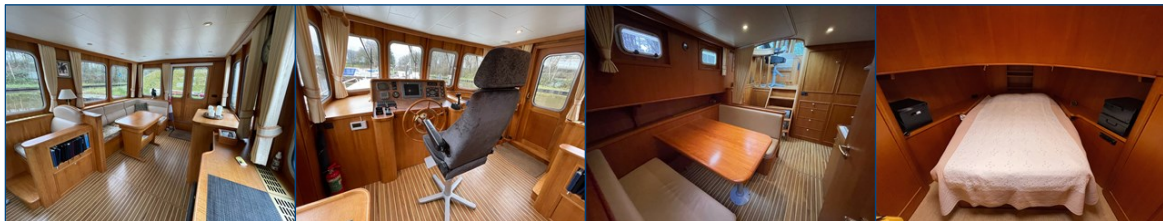

- 📏 Appr. 14.00 x 4.25 x 1.30 m
- 🏗️ Jachtbouw "de Alm" - Werkendam, Nederland
- 📍 Jachtbouw "de Alm" - Werkendam, Nederland
- 🕒 2004
- 🇪🇺 CE B
- 🚗 1 x 135 pk Perkins Sabre M 135 C
- 🛖 1 x
- ⚓ On request
- 💡 Just Listed
- € € 345.000,-

Gegevens worden geacht juist te zijn, doch worden niet gegarandeerd. - Whilst every care has been taken in the preparation of the particulars, their correctness is not guaranteed.

J.P. Broekhovenstraat 37
8081 HB Elburg
The Netherlands

Reference number
B23114108

info@elburgyachting.nl
www.elburgyachting.nl
+31 525 68 68 68