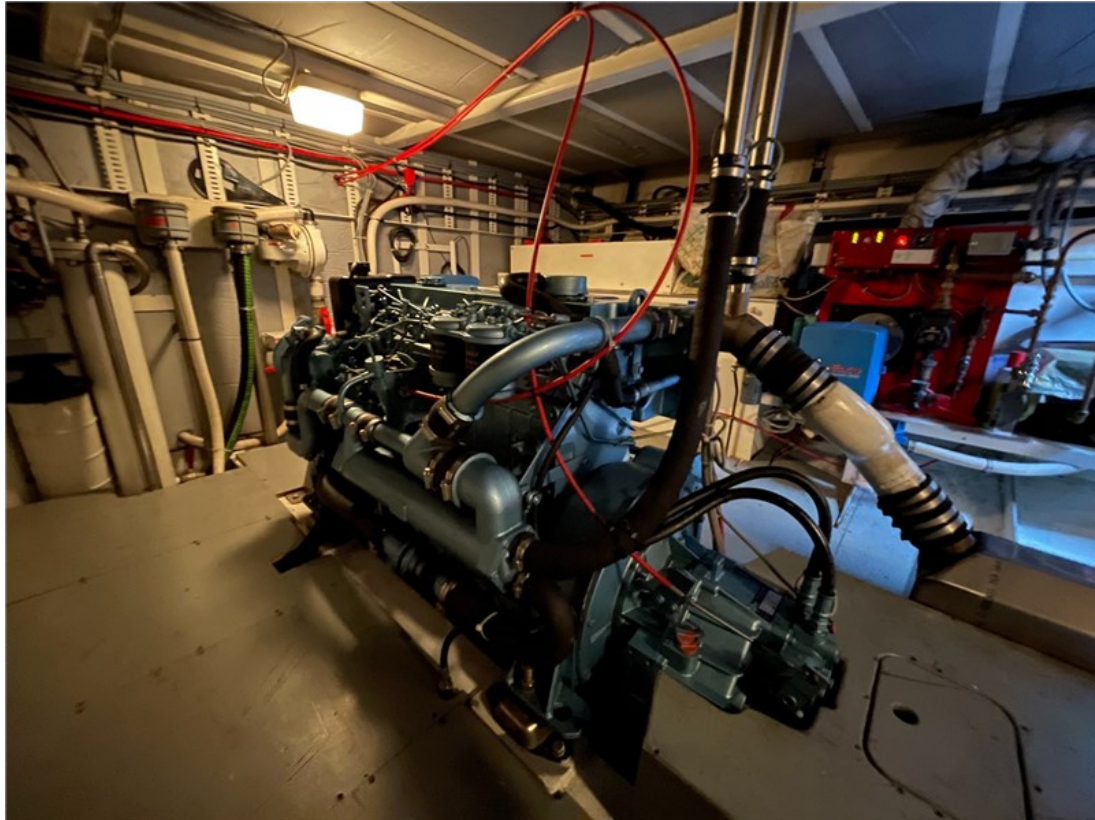

ELBURG YACHTING®

international yachtbrokers

Gegevens worden geacht juist te zijn, doch worden niet gegarandeerd. - Whilst every care has been taken in the preparation of the particulars, their correctness is not guaranteed.

J.P. Broekhovenstraat 37
8081 HB Elburg
The Netherlands

Reference number
B23114108

info@elburgyachting.nl
www.elburgyachting.nl
+31 525 68 68 68