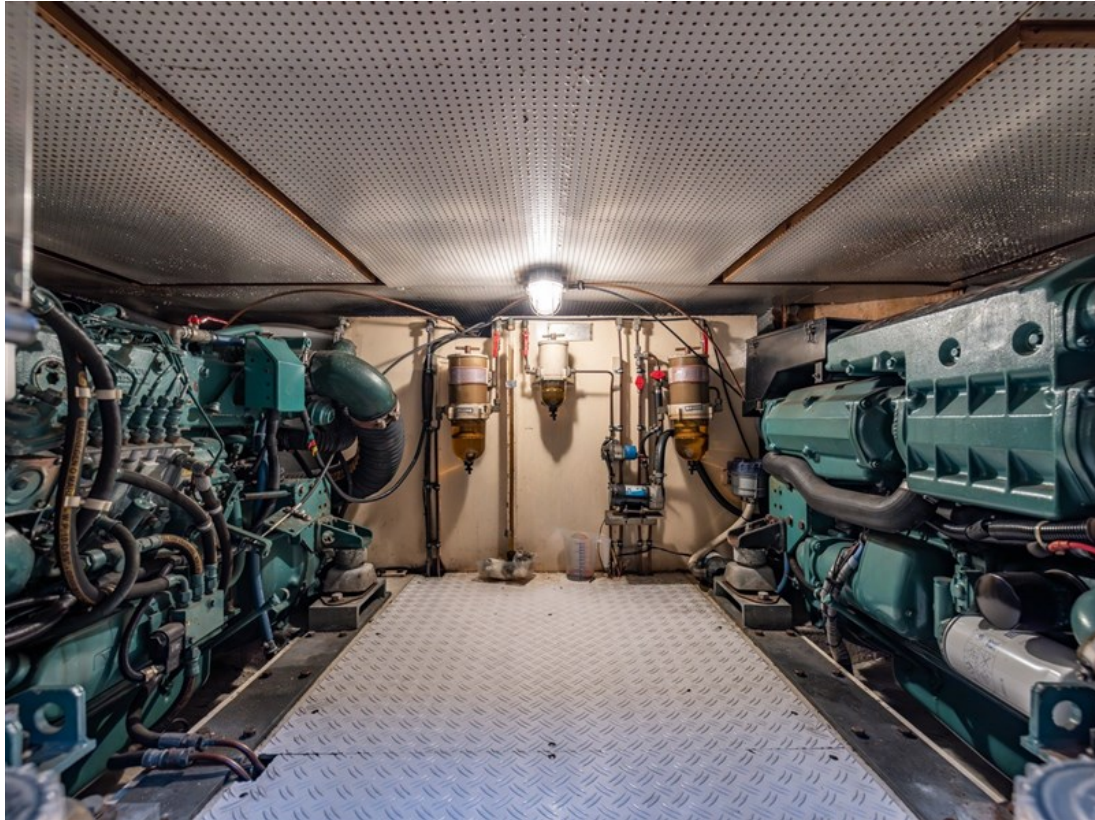

ELBURG YACHTING®

international yachtbrokers

Gegevens worden geacht juist te zijn, doch worden niet gegarandeerd. - Whilst every care has been taken in the preparation of the particulars, their correctness is not guaranteed.

J.P. Broekhovenstraat 37
8081 HB Elburg
The Netherlands

Reference number
B23114104

info@elburgyachting.nl
www.elburgyachting.nl
+31 525 68 68 68