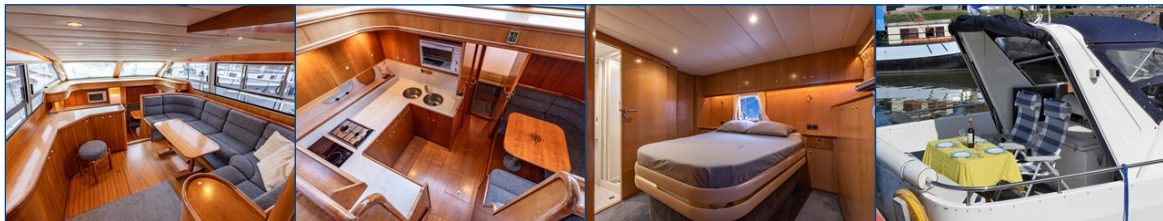

- 📏 Appr. 12.95 x 4.25 x 1.20 m
- 🏢 Neptunus Shipyards - Aalst
- 🏢 Neptunus Shipyards - Aalst
- 🕒 1998
- ⚖️ nvt
- 🚗 2 x 370 pk Volvo Penta TAMD 63 High Performance
- 🛖 2 x
- ⚓ Elburg Yachting
- 💡 Sold
- € Price on request

Gegevens worden geacht juist te zijn, doch worden niet gegarandeerd. - Whilst every care has been taken in the preparation of the particulars, their correctness is not guaranteed.

J.P. Broekhovenstraat 37
8081 HB Elburg
The Netherlands

Reference number
B23114104

info@elburgyachting.nl
www.elburgyachting.nl
+31 525 68 68 68