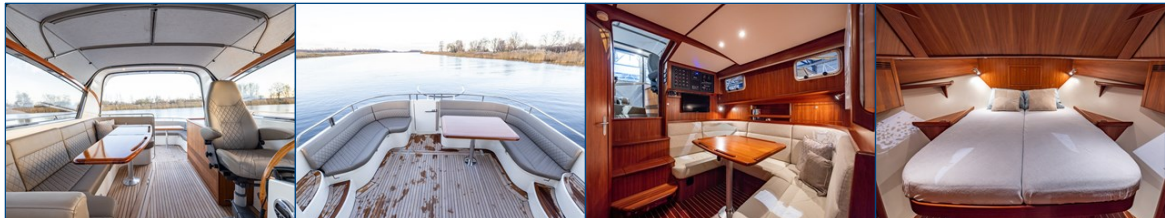

- 📏 Appr. 13.80 x 4.10 x 1.13 m
- 🏗️ Jachtbouw Zevenhuizen - Franeker
- 🚢 Arthur Mursell TT Boat Design
- 🕒 2011
- ⚖️ A
- 🚗 2 x 435 pk Volvo Penta D6
- 🚗 2 x
- ⚓ Elburg Yachting
- 💡 Sold under condition
- € € 549.000,-

Gegevens worden geacht juist te zijn, doch worden niet gegarandeerd. - Whilst every care has been taken in the preparation of the particulars, their correctness is not guaranteed.

J.P. Broekhovenstraat 37
8081 HB Elburg
The Netherlands

Reference number
B23114103

info@elburgyachting.nl
www.elburgyachting.nl
+31 525 68 68 68