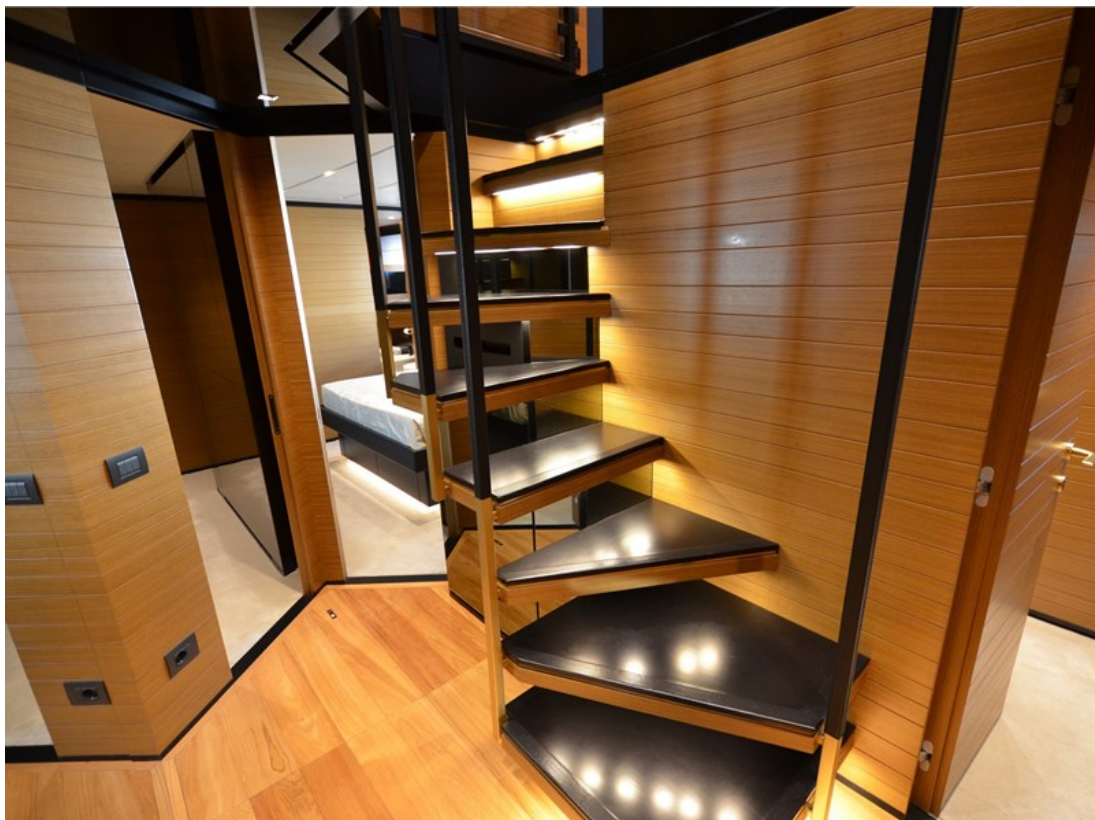

ELBURG YACHTING®

international yachtbrokers

Gegevens worden geacht juist te zijn, doch worden niet gegarandeerd. - Whilst every care has been taken in the preparation of the particulars, their correctness is not guaranteed.

J.P. Broekhovenstraat 37
8081 HB Elburg
The Netherlands

Reference number
B23114102

info@elburgyachting.nl
www.elburgyachting.nl
+31 525 68 68 68