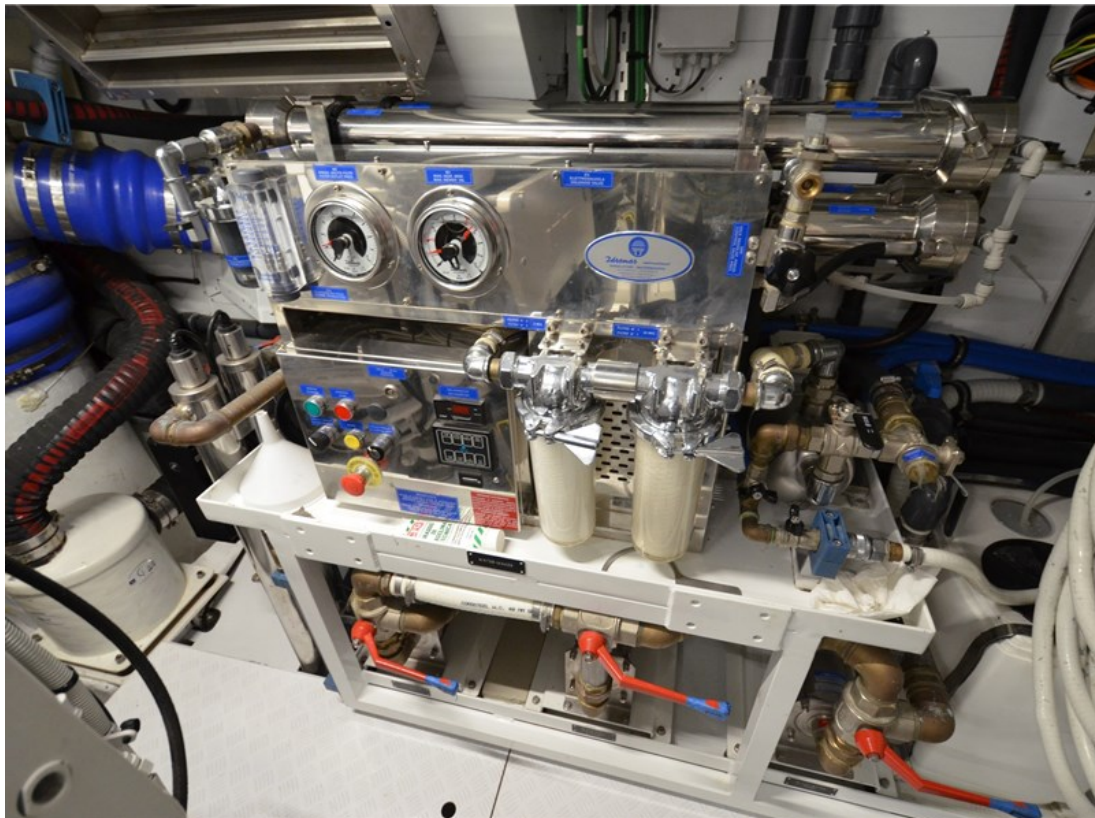

ELBURG YACHTING®

international yachtbrokers

Gegevens worden geacht juist te zijn, doch worden niet gegarandeerd. - Whilst every care has been taken in the preparation of the particulars, their correctness is not guaranteed.

J.P. Broekhovenstraat 37
8081 HB Elburg
The Netherlands

Reference number
B23114102

info@elburgyachting.nl
www.elburgyachting.nl
+31 525 68 68 68