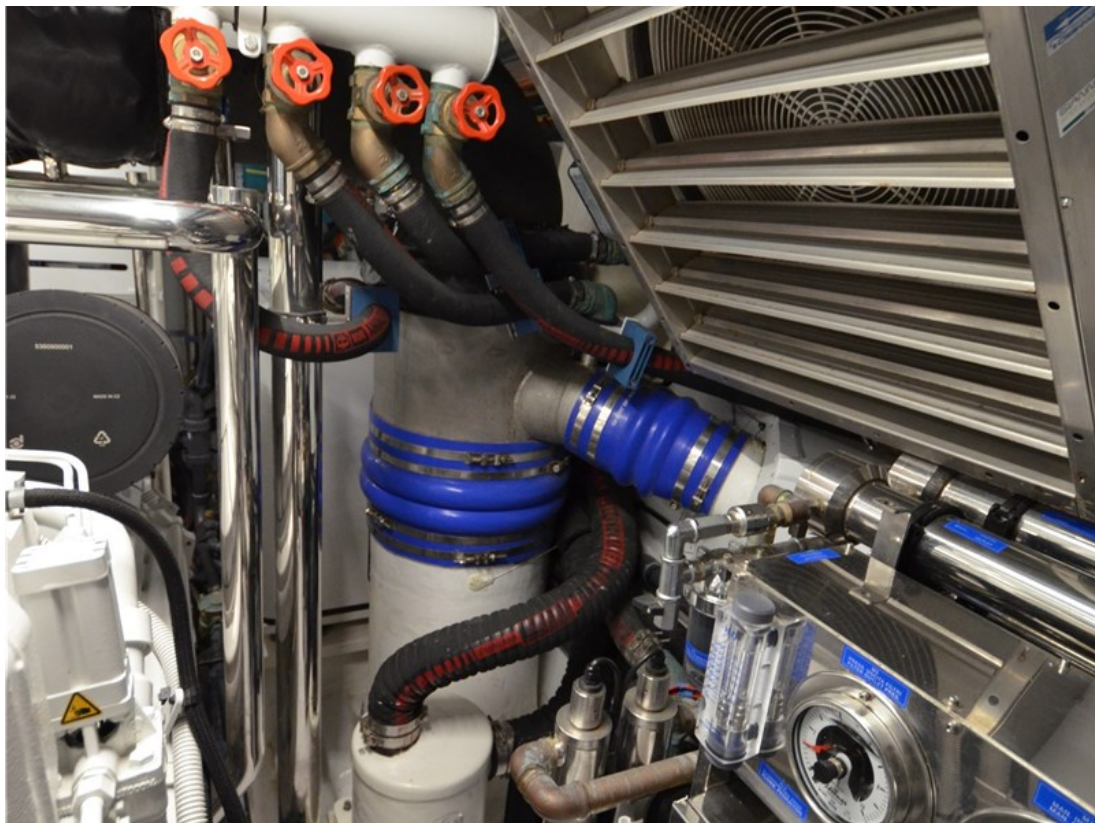

ELBURG YACHTING®

international yachtbrokers

Gegevens worden geacht juist te zijn, doch worden niet gegarandeerd. - Whilst every care has been taken in the preparation of the particulars, their correctness is not guaranteed.

J.P. Broekhovenstraat 37
8081 HB Elburg
The Netherlands

Reference number
B23114102

info@elburgyachting.nl
www.elburgyachting.nl
+31 525 68 68 68