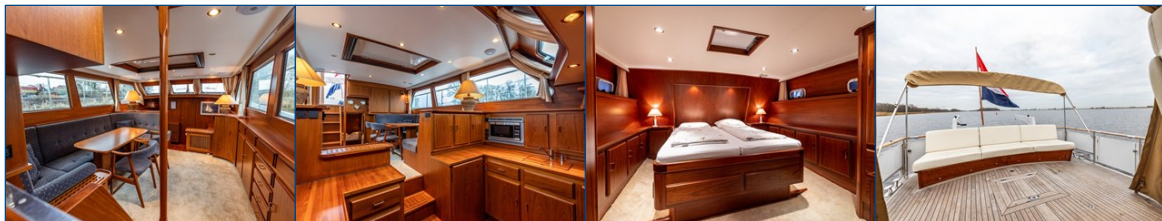

- 📏 Appr. 14.80 x 4.25 x 1.30 m
- 🏢 Klaassen Shipyards - Voorschoten
- 🏢 Klaassen Shipyards - Voorschoten
- 🕒 2001
- CE B
- 🚗 2 x 142 pk MAN Nanni 6.660E
- 🚗 2 x
- ⚓ Elburg Yachting
- 💡 Sold
- € Price on request

Gegevens worden geacht juist te zijn, doch worden niet gegarandeerd. - Whilst every care has been taken in the preparation of the particulars, their correctness is not guaranteed.

J.P. Broekhovenstraat 37
8081 HB Elburg
The Netherlands

Reference number
B23114099

info@elburgyachting.nl
www.elburgyachting.nl
+31 525 68 68 68