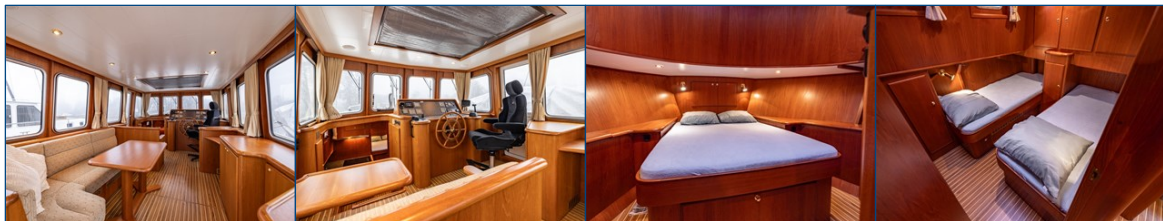

- 📏 Appr. 14.70 x 4.35 x 1.30 m
- 🏠 Jachtbouw "de Alm" - Werkendam, Nederland
- 🏠 Jachtbouw "de Alm" - Werkendam, Nederland
- 🕒 2009
- ⚖️ B
- 🚗 1 x 170 pk Vetus Deutz DT66
- 🚗 2 x
- ⚓ Elburg Yachting
- 💡 Price reduced
- € € 395.000,-

Gegevens worden geacht juist te zijn, doch worden niet gegarandeerd. - Whilst every care has been taken in the preparation of the particulars, their correctness is not guaranteed.

J.P. Broekhovenstraat 37
8081 HB Elburg
The Netherlands

Reference number
B23114095

info@elburgyachting.nl
www.elburgyachting.nl
+31 525 68 68 68