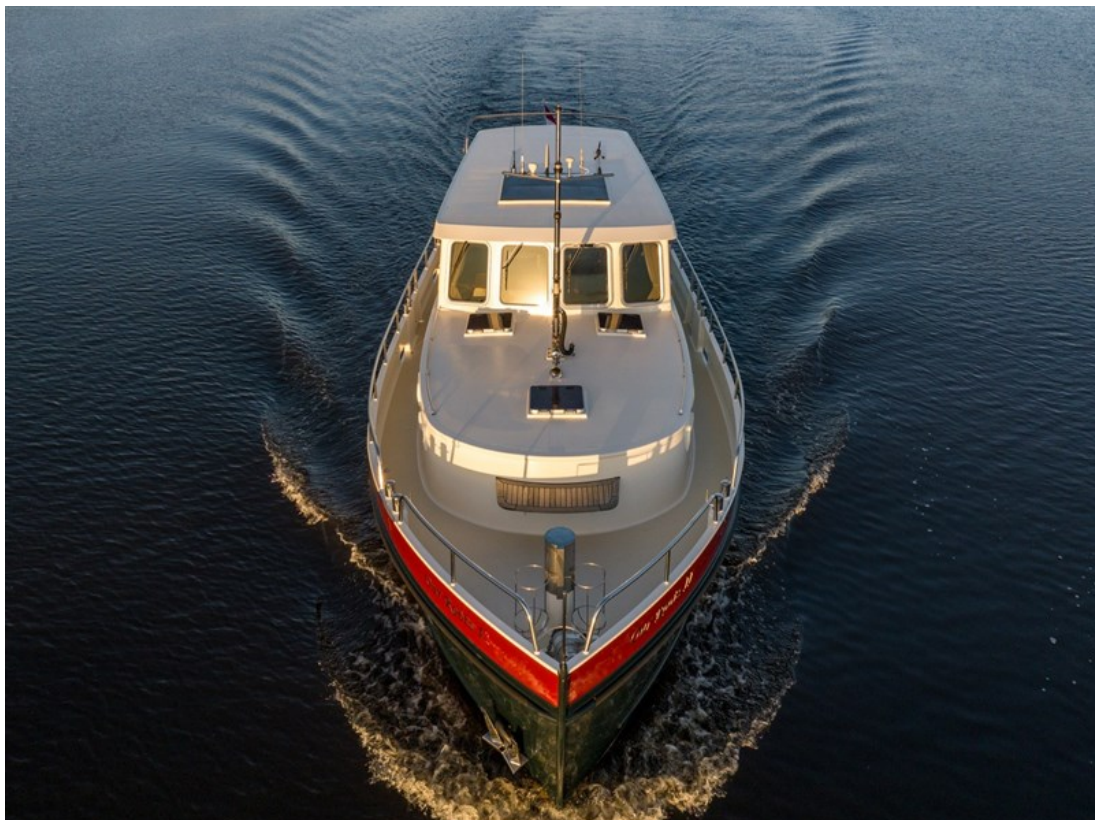

ELBURG YACHTING®

international yachtbrokers

Gegevens worden geacht juist te zijn, doch worden niet gegarandeerd. - Whilst every care has been taken in the preparation of the particulars, their correctness is not guaranteed.

J.P. Broekhovenstraat 37
8081 HB Elburg
The Netherlands

Reference number
B23114095

info@elburgyachting.nl
www.elburgyachting.nl
+31 525 68 68 68