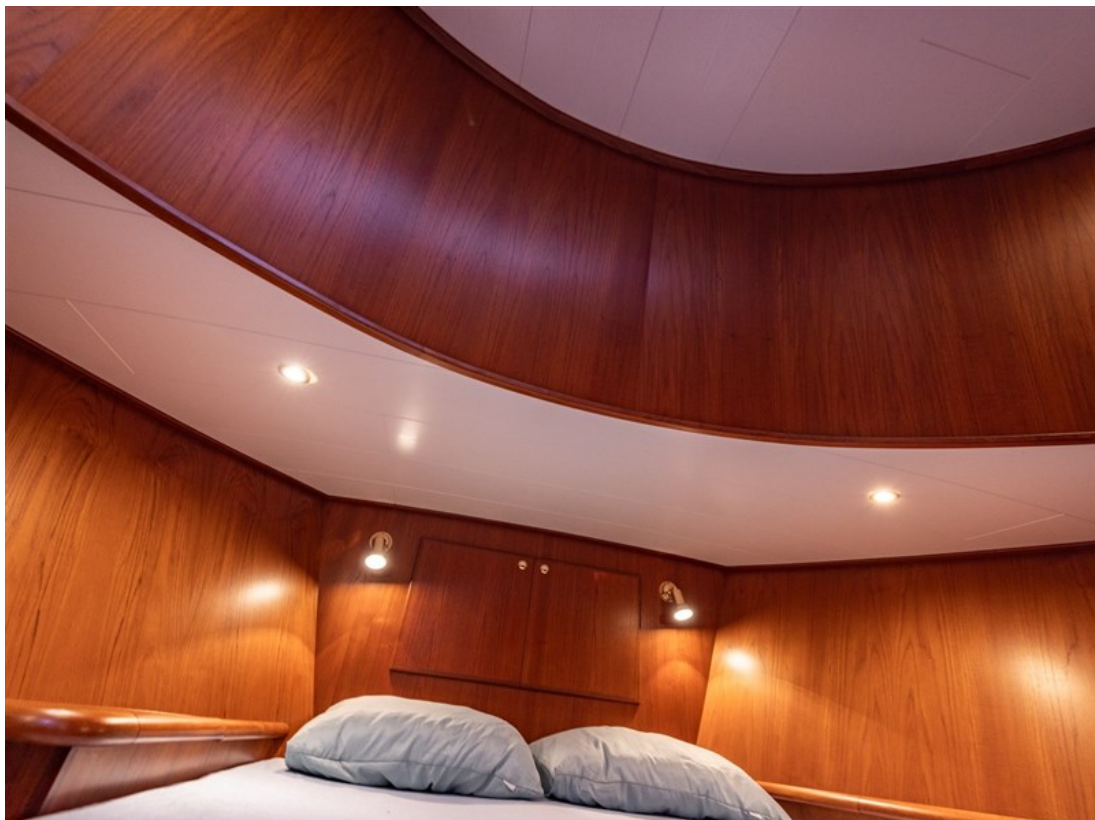

ELBURG YACHTING®

international yachtbrokers

Gegevens worden geacht juist te zijn, doch worden niet gegarandeerd. - Whilst every care has been taken in the preparation of the particulars, their correctness is not guaranteed.

J.P. Broekhovenstraat 37
8081 HB Elburg
The Netherlands

Reference number
B23114095

info@elburgyachting.nl
www.elburgyachting.nl
+31 525 68 68 68