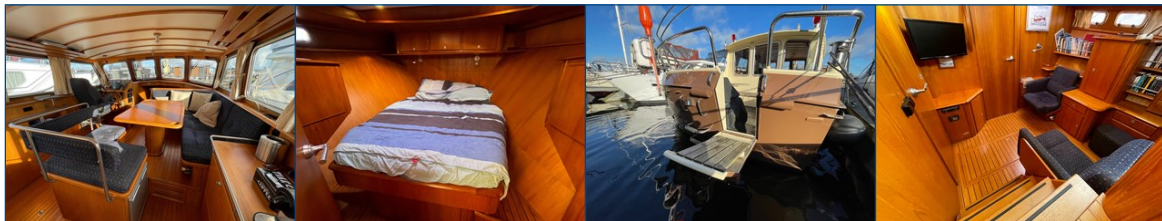

ELBURG YACHTING®

international yachtbrokers

- 📏 Appr. 12.95 x 4.35 x 1.20 m
- ✂️ Consonant Yachts
- ⚓ W. Nieland - Edam
- 🕒 2006
- CE B
- 🏠 1 x 170 PK Vetus Deutz DT66
- 🛖 2 x
- ⚓ On request
- 💡 Price reduced
- € € 325.000,-

Gegevens worden geacht juist te zijn, doch worden niet gegarandeerd. - Whilst every care has been taken in the preparation of the particulars, their correctness is not guaranteed.

J.P. Broekhovenstraat 37
8081 HB Elburg
The Netherlands

Reference number
B23114093

info@elburgyachting.nl
www.elburgyachting.nl
+31 525 68 68 68