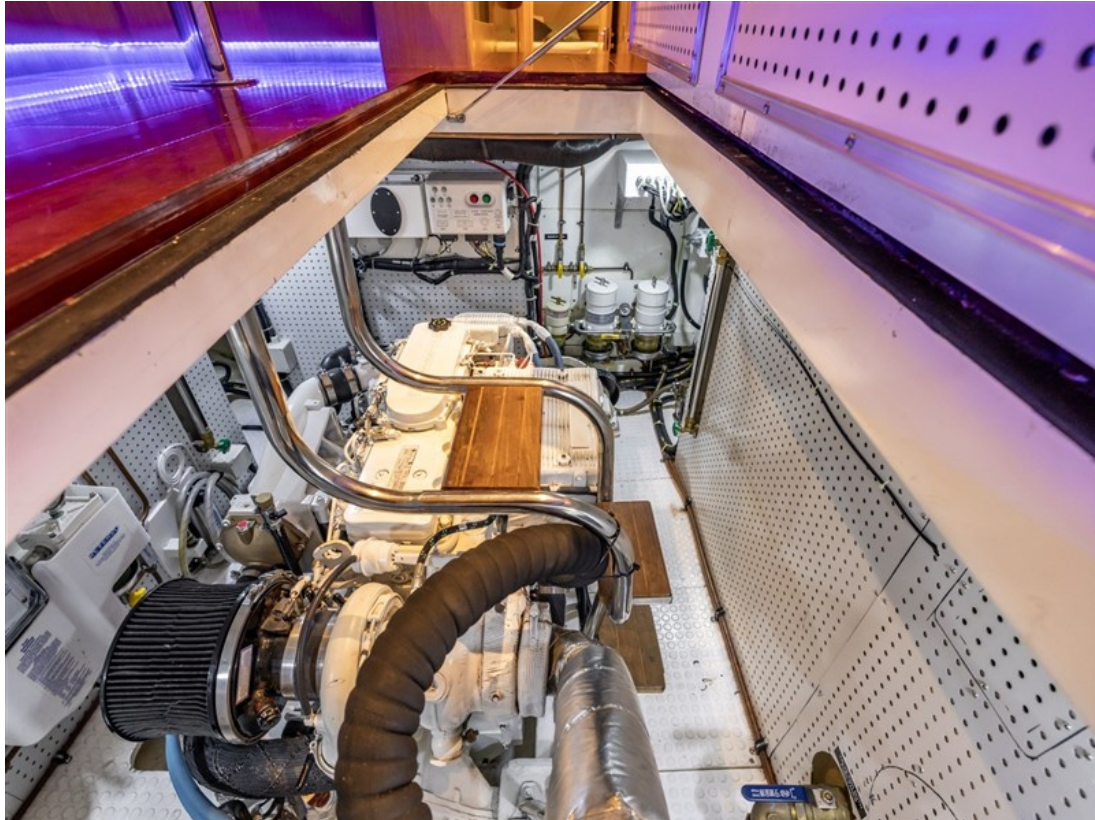

ELBURG YACHTING®

international yachtbrokers

Gegevens worden geacht juist te zijn, doch worden niet gegarandeerd. - Whilst every care has been taken in the preparation of the particulars, their correctness is not guaranteed.

J.P. Broekhovenstraat 37
8081 HB Elburg
The Netherlands

Reference number
B23104083

info@elburgyachting.nl
www.elburgyachting.nl
+31 525 68 68 68