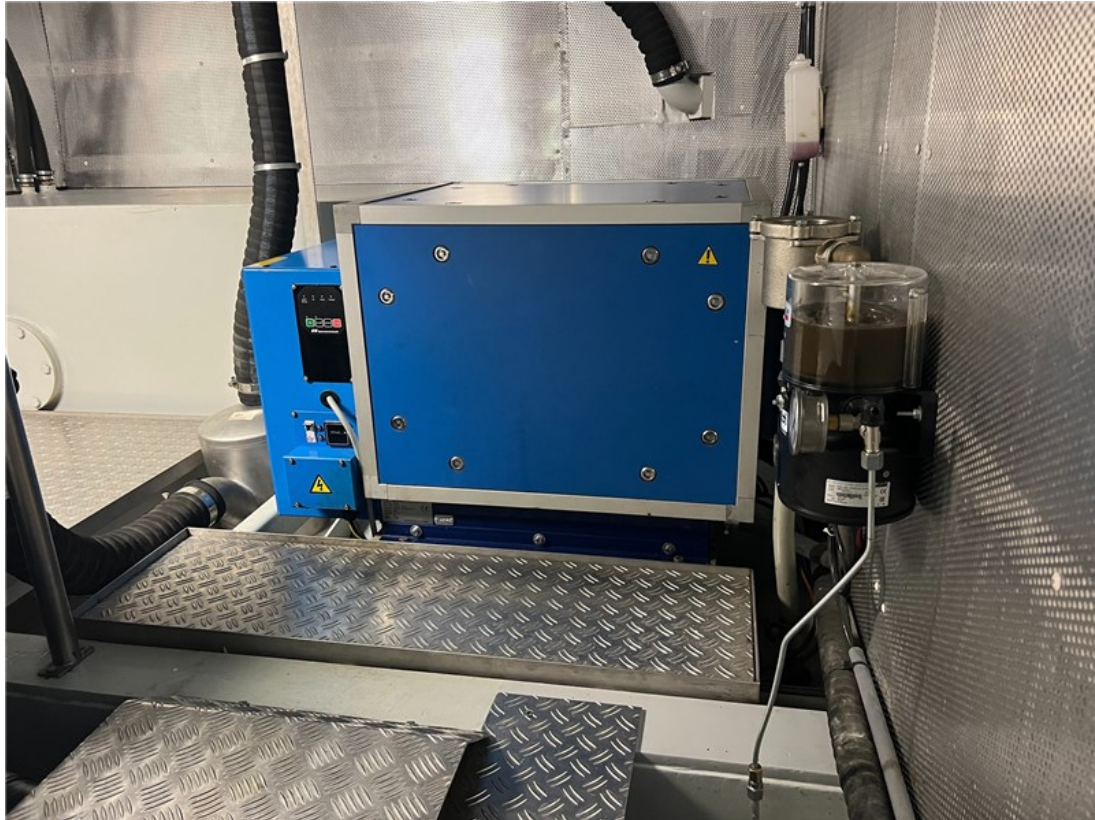

J.P. Broekhovenstraat 37
8081 HB Elburg
The Netherlands

Reference number
B23094061

info@elburgyachting.nl
www.elburgyachting.nl
+31 525 68 68 68

ELBURG YACHTING[®]

international yachtbrokers

Gegevens worden geacht juist te zijn, doch worden niet gegarandeerd. - Whilst every care has been taken in the preparation of the particulars, their correctness is not guaranteed.