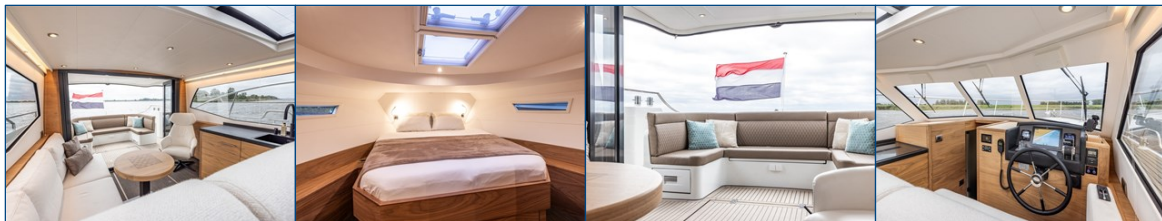

- 📏 Appr. 12.46 x 4.20 x 1.15 m
- 🏠 Vri-Jon Yachten - Ossenzijl
- 🏠 Vri-Jon Yachten - Ossenzijl
- 🕒 2022
- CE B
- 🚗 1 x 150 pk Volvo Penta D3
- 🛖 2 x
- ⚓ Elburg Yachting
- 💡 Sold
- € € 595.000,-

Gegevens worden geacht juist te zijn, doch worden niet gegarandeerd. - Whilst every care has been taken in the preparation of the particulars, their correctness is not guaranteed.

J.P. Broekhovenstraat 37
8081 HB Elburg
The Netherlands

Reference number
B23094059

info@elburgyachting.nl
www.elburgyachting.nl
+31 525 68 68 68