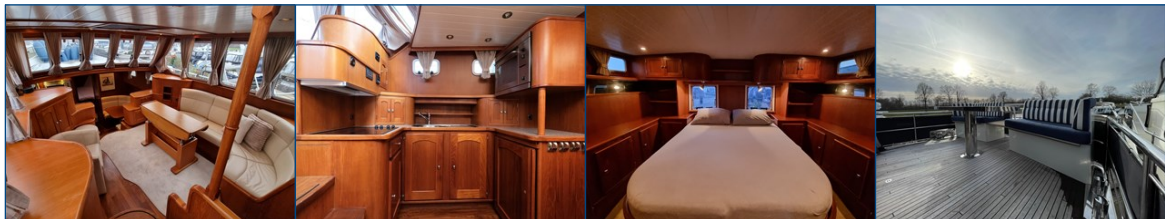

- 📏 Appr. 13.50 x 4.35 x 1.20 m
- 🏠 Holterman Yachting B.V. - Meppel
- 🏠 Holterman Yachting B.V. - Meppel
- 🕒 1998
- ⚡ B
- 🚗 1 x 185 pk Caterpillar 3208
- 🛏 2 x
- ⚓ Elburg Yachting
- 💡 Price reduced
- € € 224.000,-

Gegevens worden geacht juist te zijn, doch worden niet gegarandeerd. - Whilst every care has been taken in the preparation of the particulars, their correctness is not guaranteed.

J.P. Broekhovenstraat 37
8081 HB Elburg
The Netherlands

Reference number
B23084047

info@elburgyachting.nl
www.elburgyachting.nl
+31 525 68 68 68