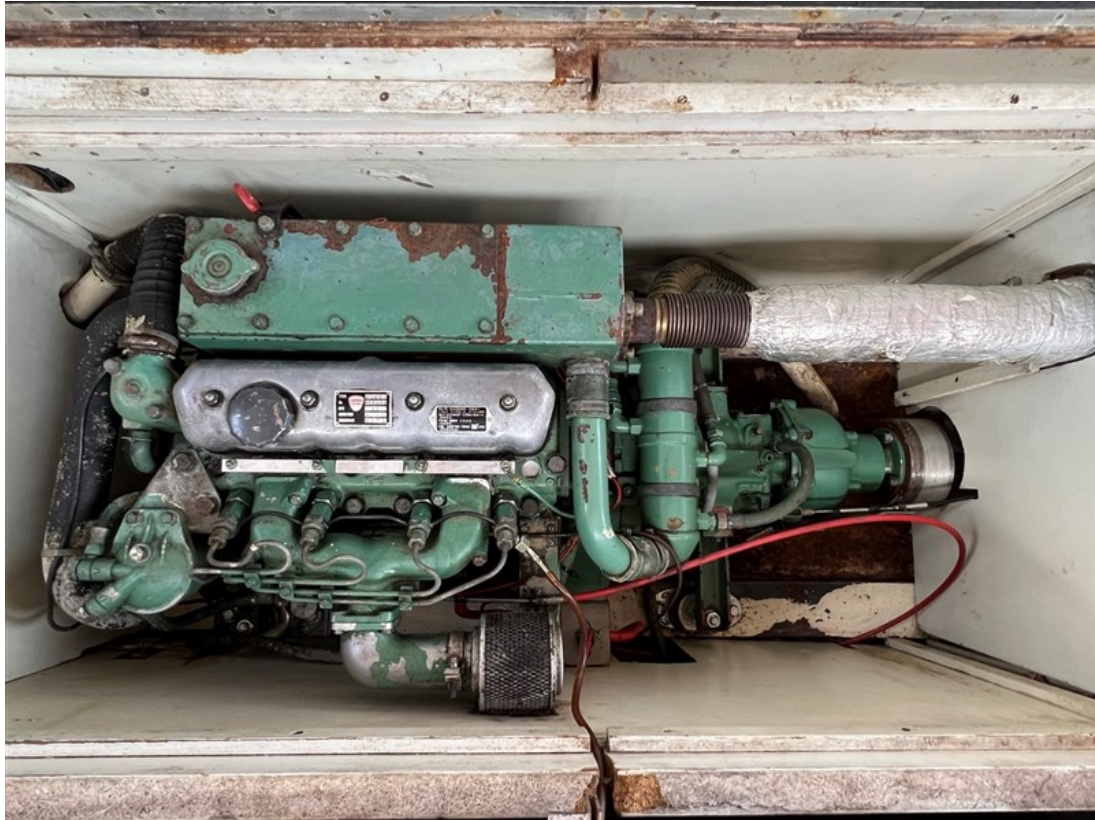

ELBURG YACHTING®

international yachtbrokers

Gegevens worden geacht juist te zijn, doch worden niet gegarandeerd. - Whilst every care has been taken in the preparation of the particulars, their correctness is not guaranteed.

J.P. Broekhovenstraat 37
8081 HB Elburg
The Netherlands

Reference number
B23074040

info@elburgyachting.nl
www.elburgyachting.nl
+31 525 68 68 68