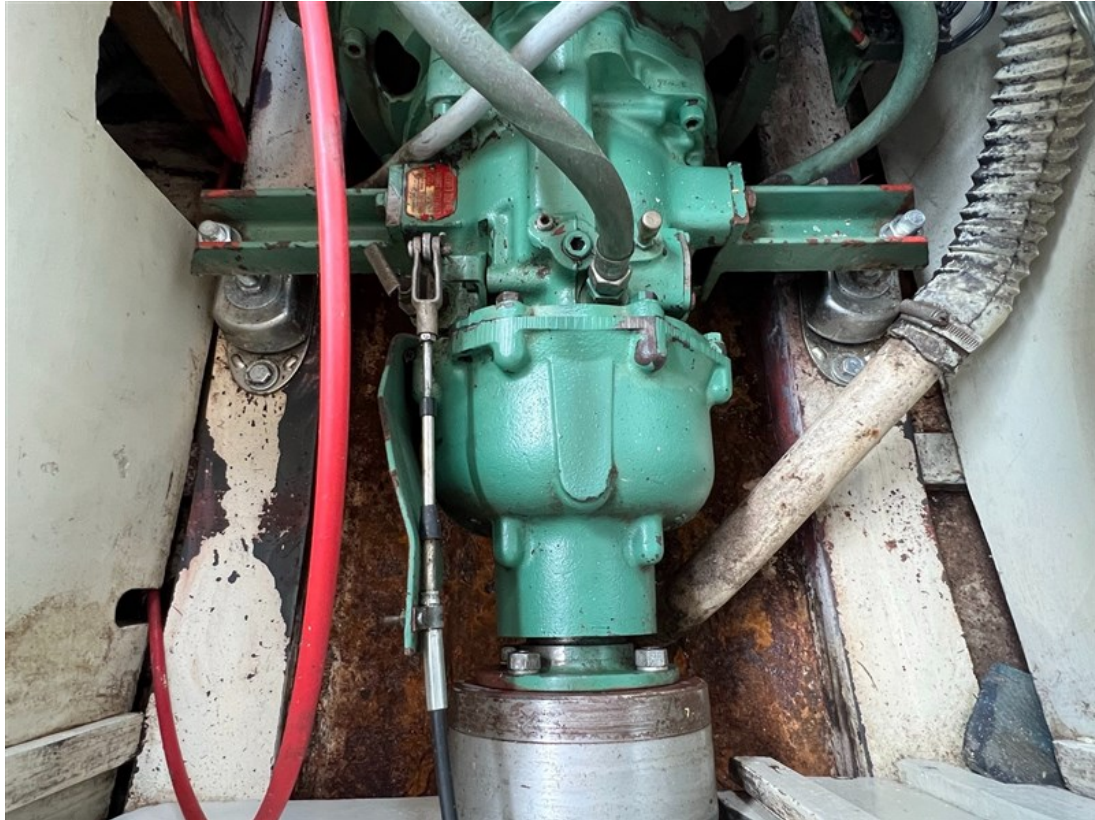

ELBURG YACHTING®

international yachtbrokers

Gegevens worden geacht juist te zijn, doch worden niet gegarandeerd. - Whilst every care has been taken in the preparation of the particulars, their correctness is not guaranteed.

J.P. Broekhovenstraat 37
8081 HB Elburg
The Netherlands

Reference number
B23074040

info@elburgyachting.nl
www.elburgyachting.nl
+31 525 68 68 68