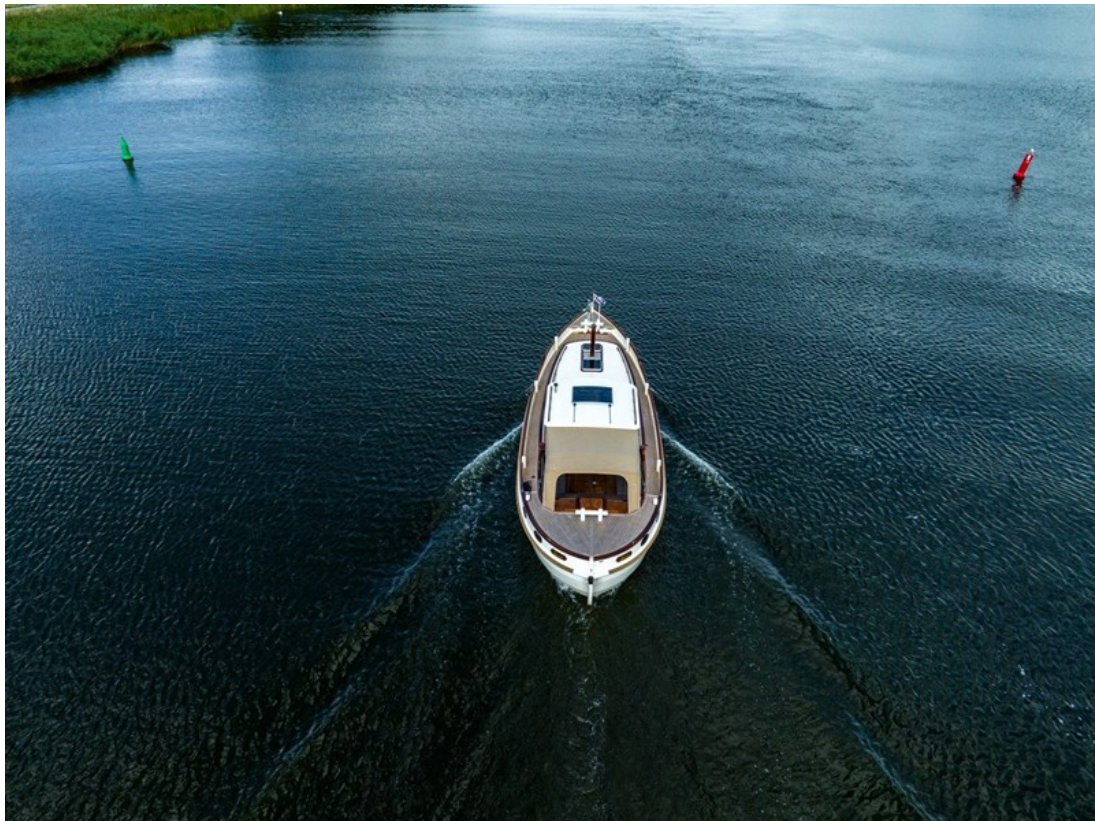

J.P. Broekhovenstraat 37
8081 HB Elburg
The Netherlands

Reference number
B23064033

info@elburgyachting.nl
www.elburgyachting.nl
+31 525 68 68 68

ELBURG YACHTING®

international yachtbrokers

Gegevens worden geacht juist te zijn, doch worden niet gegarandeerd. - Whilst every care has been taken in the preparation of the particulars, their correctness is not guaranteed.