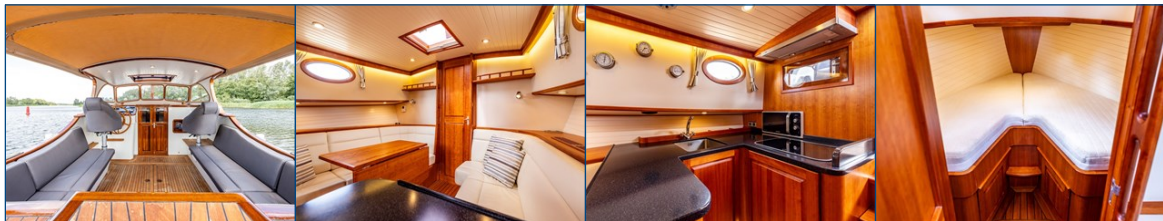

- 📏 Appr. 11.90 x 3.80 x 1.00 m
- 🏗️ Knobbe Jachtbouw - Lemmer
- 🏗️ Knobbe Jachtbouw - Lemmer
- 🕒 2014
- 🇪🇺 C
- 🚗 1 x 115 pk Nanni N4115
- 🚗 2 x
- ⚓ Elburg Yachting
- 💡 Sold under condition
- € € 295.000,-

Gegevens worden geacht juist te zijn, doch worden niet gegarandeerd. - Whilst every care has been taken in the preparation of the particulars, their correctness is not guaranteed.

J.P. Broekhovenstraat 37
8081 HB Elburg
The Netherlands

Reference number
B23064033

info@elburgyachting.nl
www.elburgyachting.nl
+31 525 68 68 68