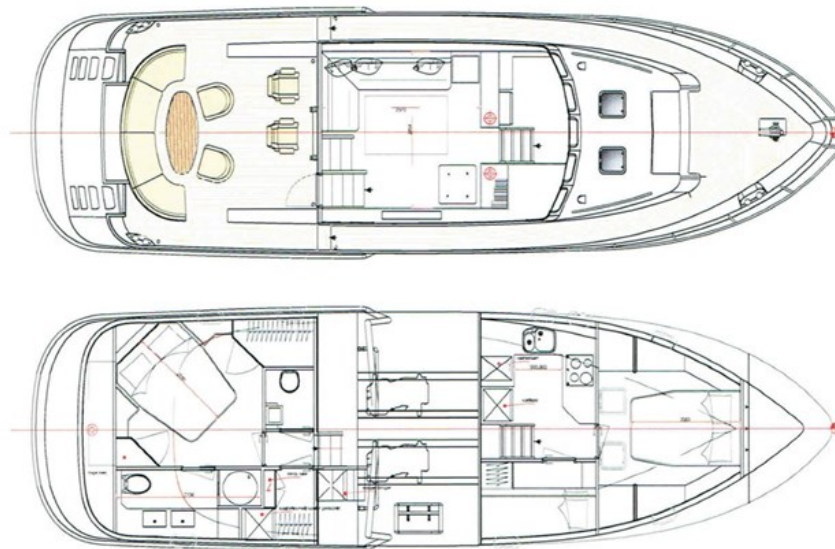

J.P. Broekhovenstraat 37
8081 HB Elburg
The Netherlands

Reference number
B23064032

info@elburgyachting.nl
www.elburgyachting.nl
+31 525 68 68 68

ELBURG YACHTING®

international yachtbrokers

Gegevens worden geacht juist te zijn, doch worden niet gegarandeerd. - Whilst every care has been taken in the preparation of the particulars, their correctness is not guaranteed.