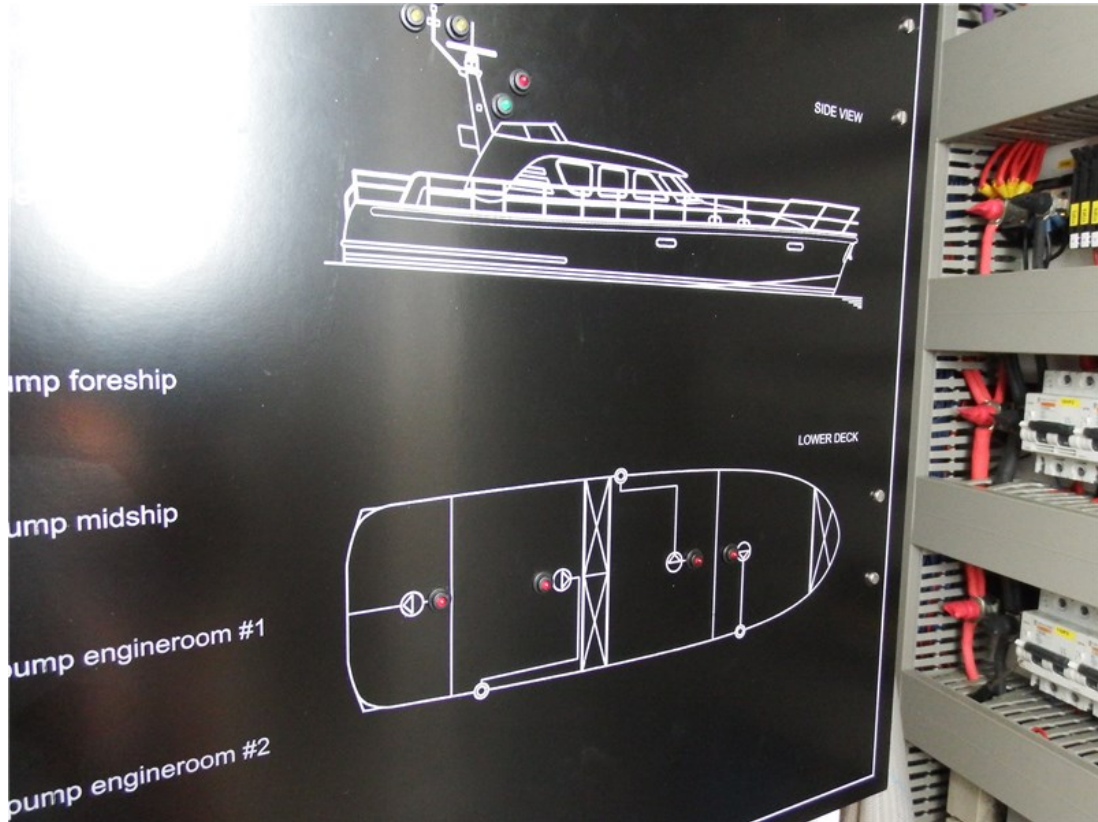

J.P. Broekhovenstraat 37
8081 HB Elburg
The Netherlands

Reference number
B23064030

info@elburgyachting.nl
www.elburgyachting.nl
+31 525 68 68 68

ELBURG YACHTING®

international yachtbrokers

Gegevens worden geacht juist te zijn, doch worden niet gegarandeerd. - Whilst every care has been taken in the preparation of the particulars, their correctness is not guaranteed.