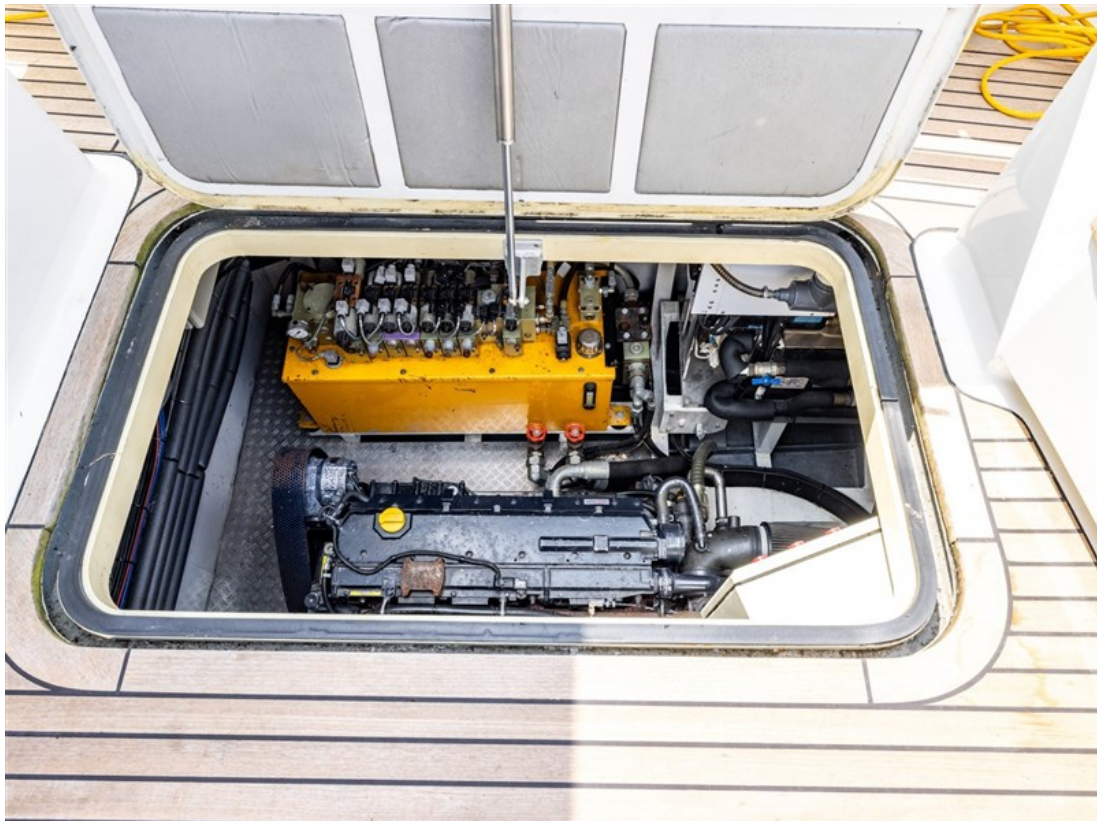

ELBURG YACHTING®

international yachtbrokers

Gegevens worden geacht juist te zijn, doch worden niet gegarandeerd. - Whilst every care has been taken in the preparation of the particulars, their correctness is not guaranteed.

J.P. Broekhovenstraat 37
8081 HB Elburg
The Netherlands

Reference number
B23064027

info@elburgyachting.nl
www.elburgyachting.nl
+31 525 68 68 68