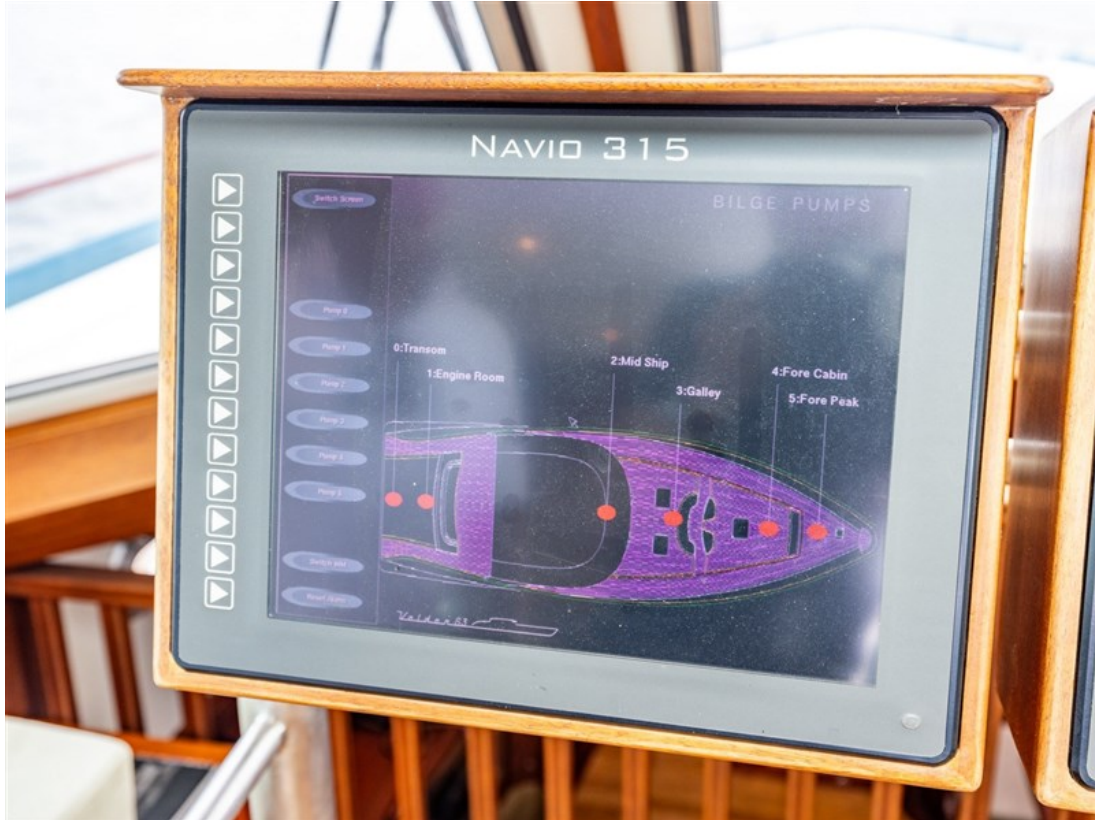

ELBURG YACHTING®

international yachtbrokers

Gegevens worden geacht juist te zijn, doch worden niet gegarandeerd. - Whilst every care has been taken in the preparation of the particulars, their correctness is not guaranteed.

J.P. Broekhovenstraat 37
8081 HB Elburg
The Netherlands

Reference number
B23064027

info@elburgyachting.nl
www.elburgyachting.nl
+31 525 68 68 68