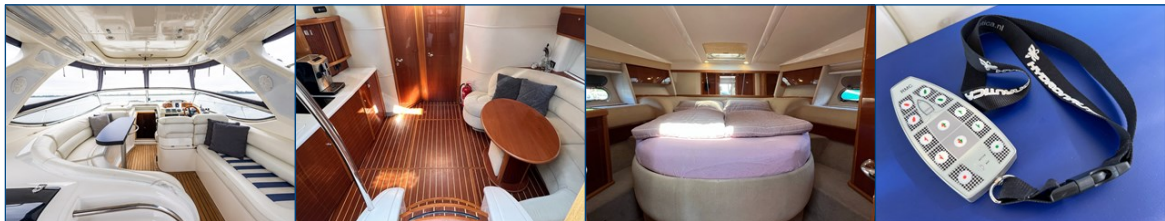

- 📏 Appr. 12.90 x 4.10 x 1.10 m
- ⚓ Sealine Boats
- ⚓ Sealine Boats
- 🕒 2000/2001 te water
- CE C
- 🚗 2 x 260 pk Volvo Penta KAD44
- 🚗 2 x
- ⚓ Elburg Yachting
- 💡 Sold
- € € 159.000,-

Gegevens worden geacht juist te zijn, doch worden niet gegarandeerd. - Whilst every care has been taken in the preparation of the particulars, their correctness is not guaranteed.

J.P. Broekhovenstraat 37
8081 HB Elburg
The Netherlands

Reference number
B23054021

info@elburgyachting.nl
www.elburgyachting.nl
+31 525 68 68 68